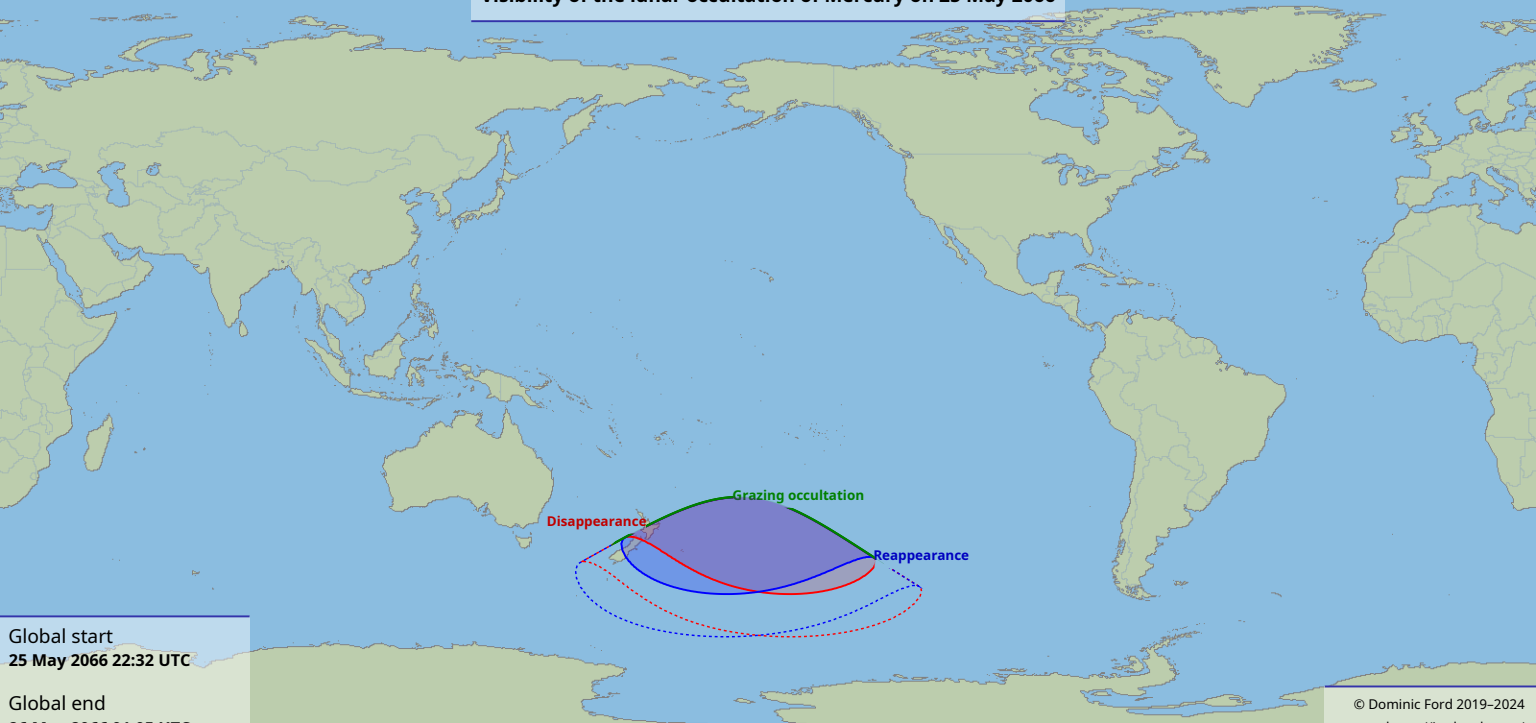

# Visibility of the lunar occultation of Mercury on 25 May 2066

Global start  
25 May 2066 22:32 UTC

Global end  
26 May 2066 01:05 UTC