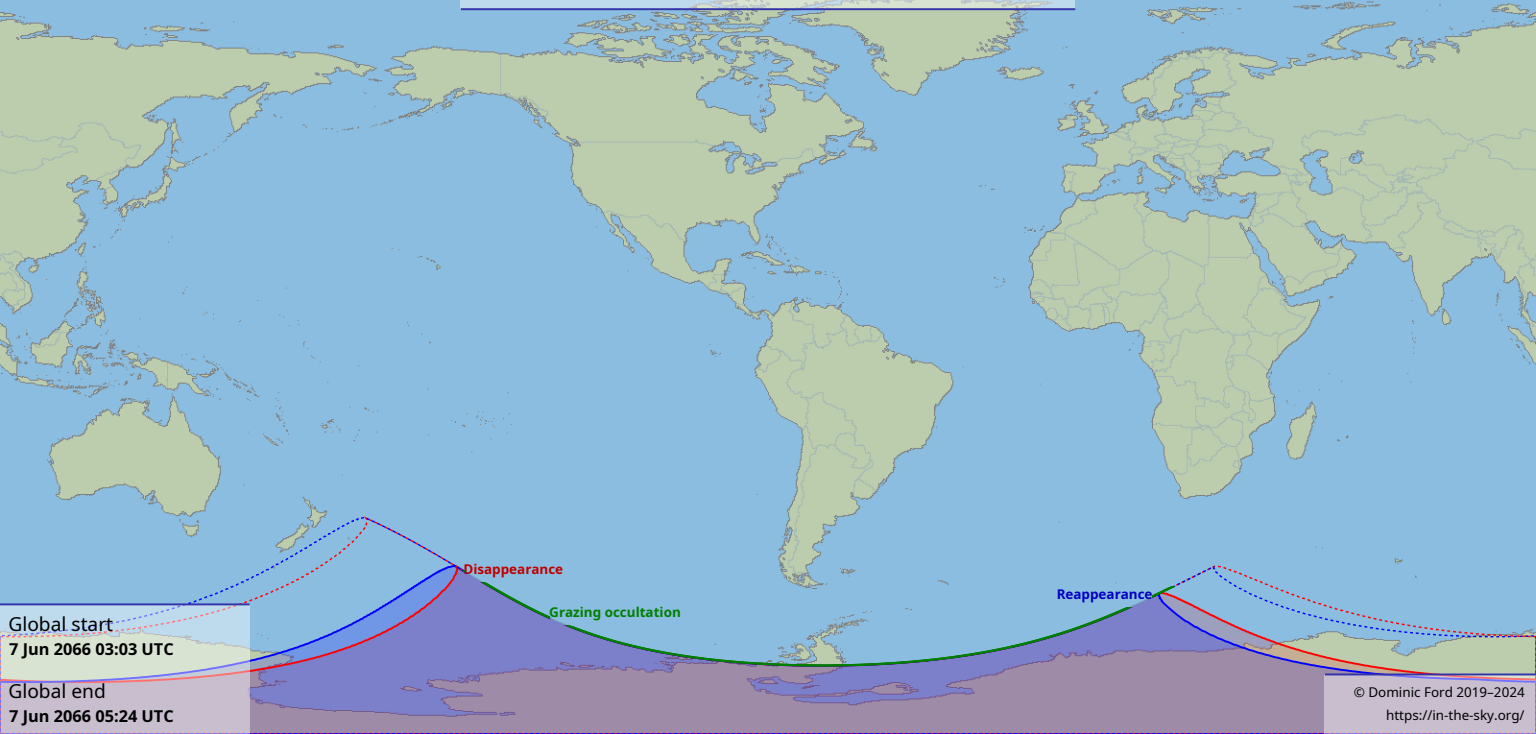

# Visibility of the lunar occultation of Delta Scorii on 7 Jun 2066

Global start  
7 Jun 2066 03:03 UTC

Global end  
7 Jun 2066 05:24 UTC

Disappearance

Grazing occultation

Reappearance