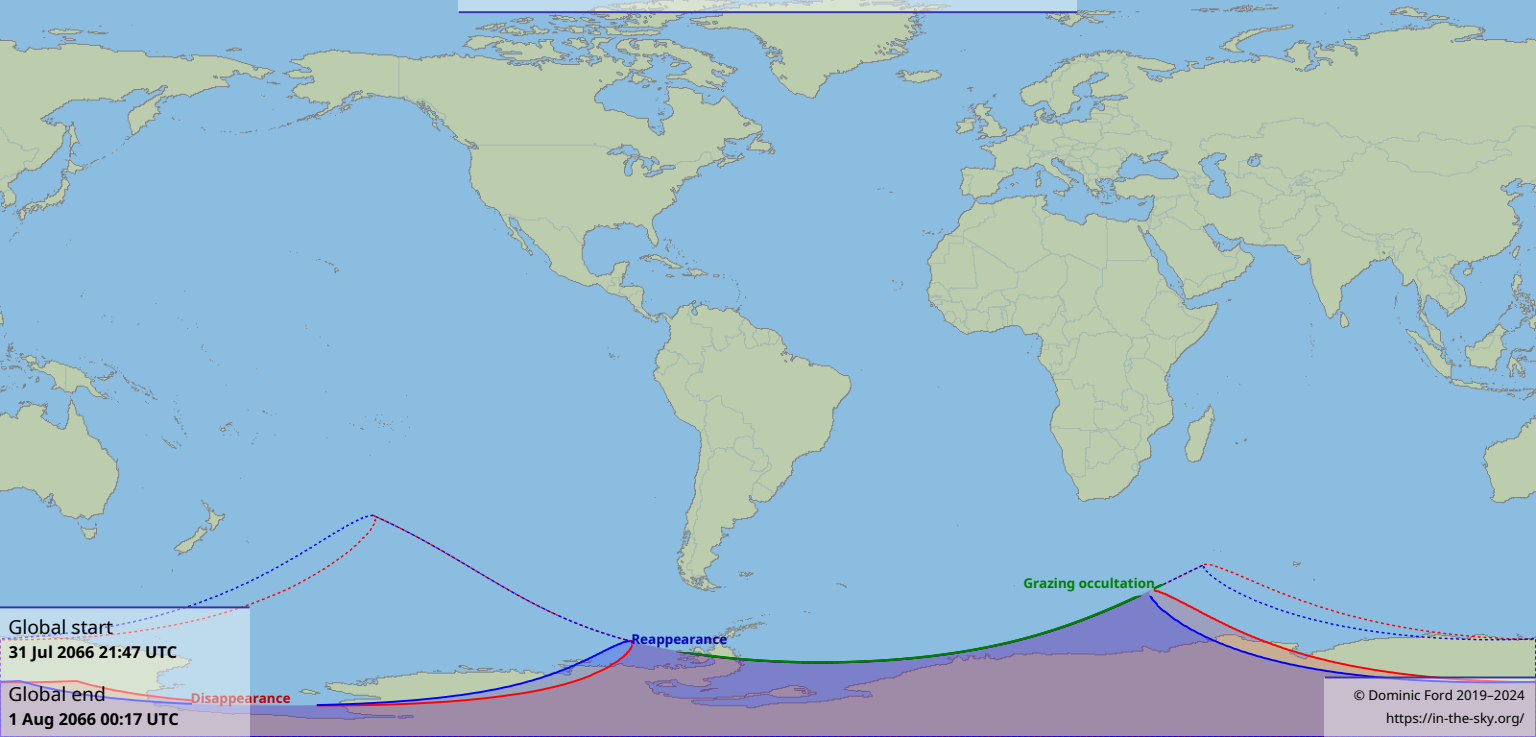

Visibility of the lunar occultation of Delta Scorpii on 31 Jul 2066

Global start
31 Jul 2066 21:47 UTC

Global end
1 Aug 2066 00:17 UTC

Disappearance

Reappearance

Grazing occultation