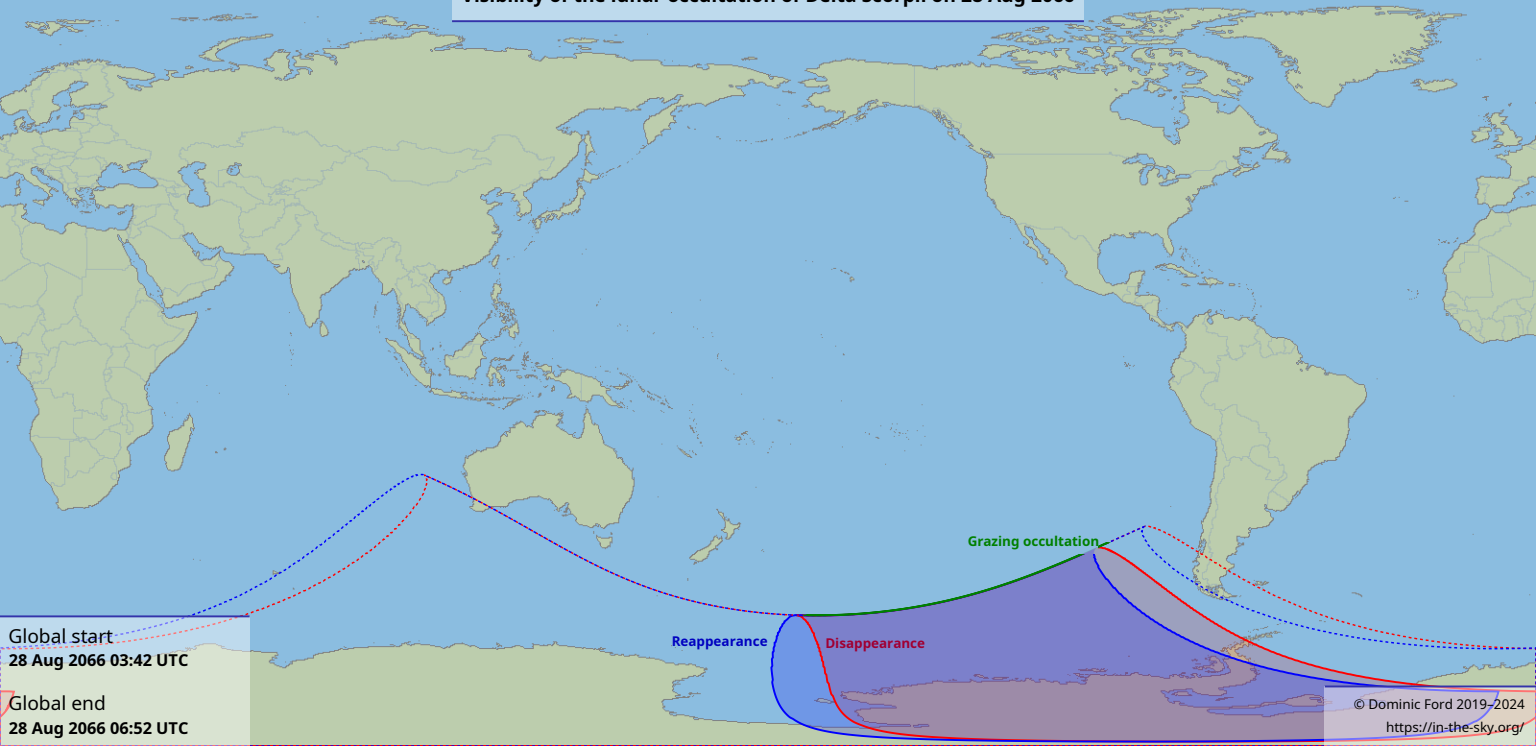

Visibility of the lunar occultation of Delta Scorpii on 28 Aug 2066

Global start
28 Aug 2066 03:42 UTC

Global end
28 Aug 2066 06:52 UTC

Reappearance

Disappearance

Grazing occultation