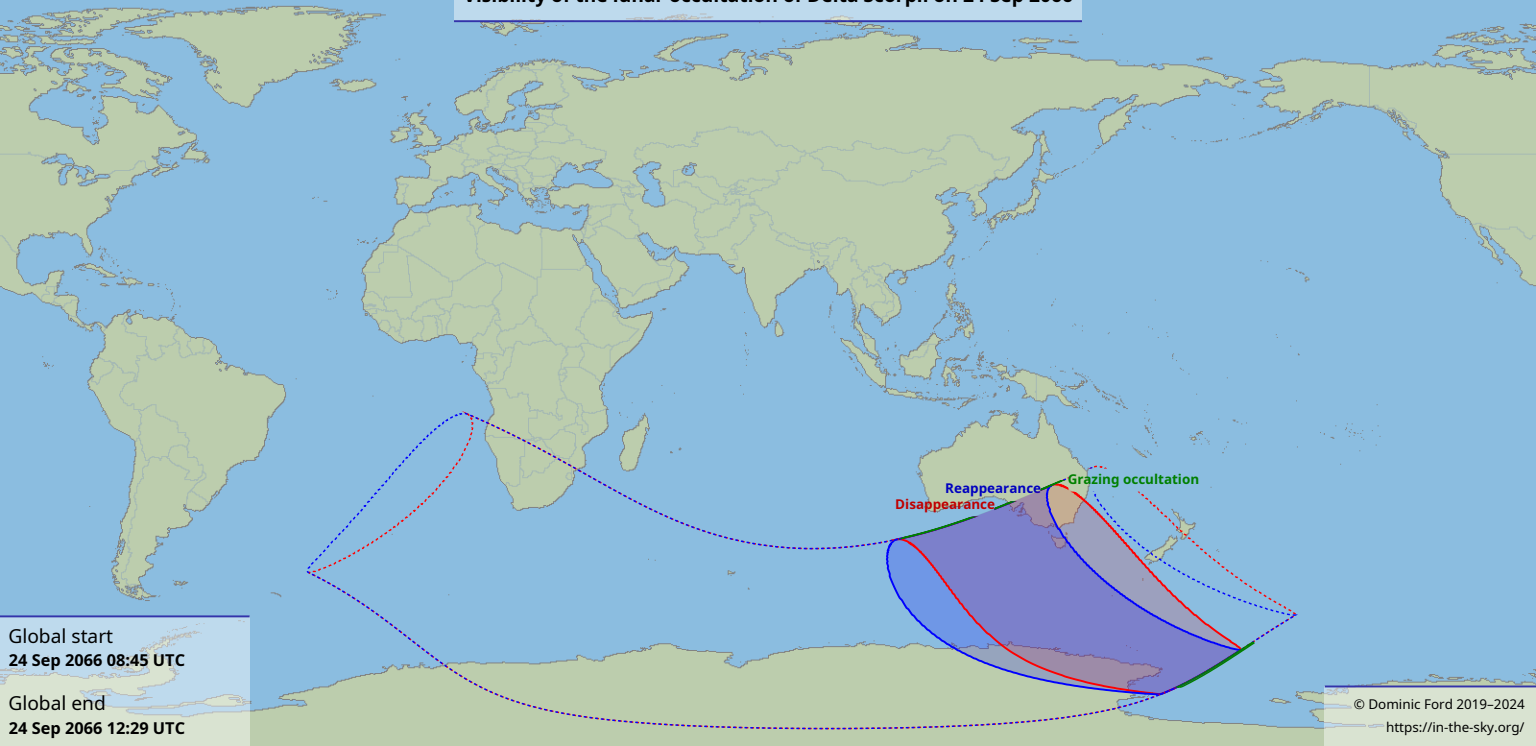

Visibility of the lunar occultation of Delta Scorpii on 24 Sep 2066

Global start
24 Sep 2066 08:45 UTC

Global end
24 Sep 2066 12:29 UTC