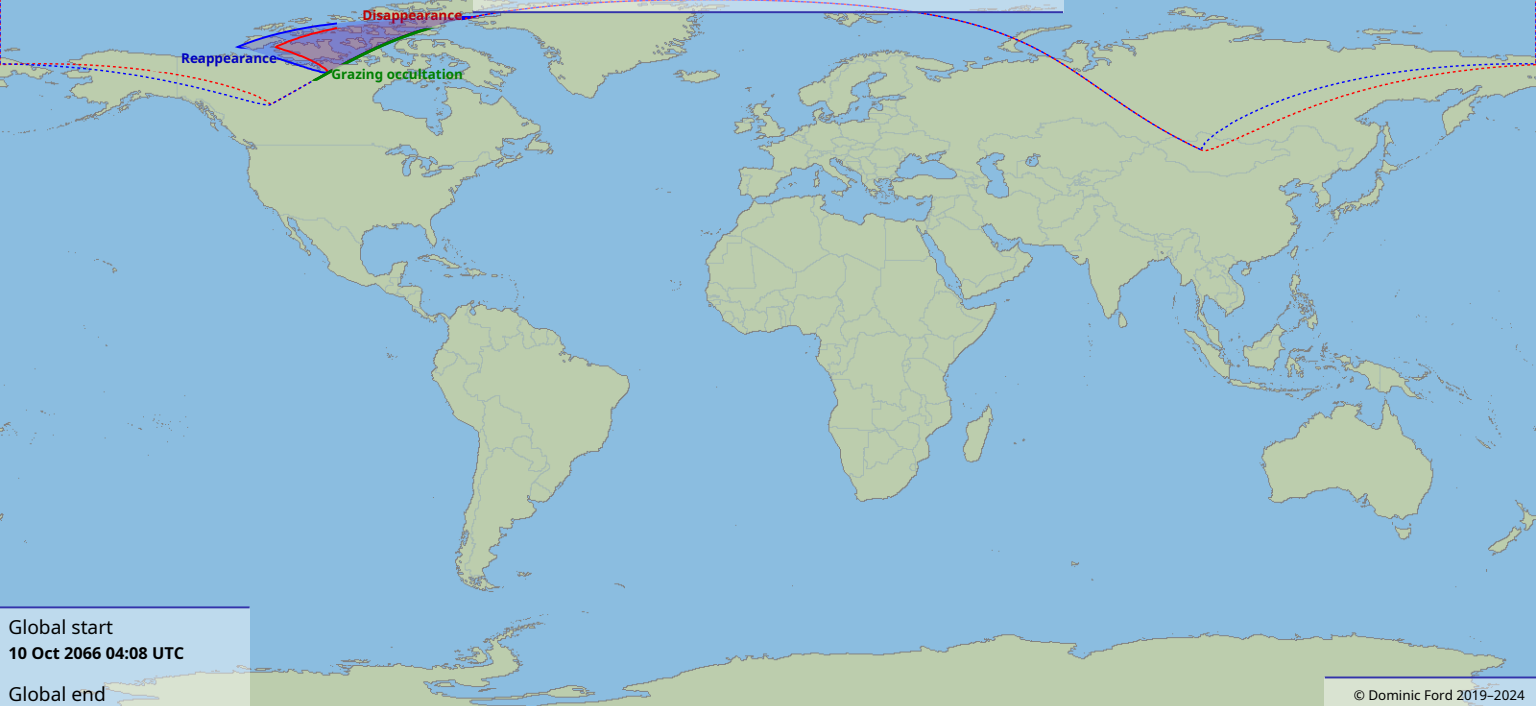

Visibility of the lunar occultation of Neptune on 10 Oct 2066

Global start
10 Oct 2066 04:08 UTC

Global end
10 Oct 2066 06:14 UTC