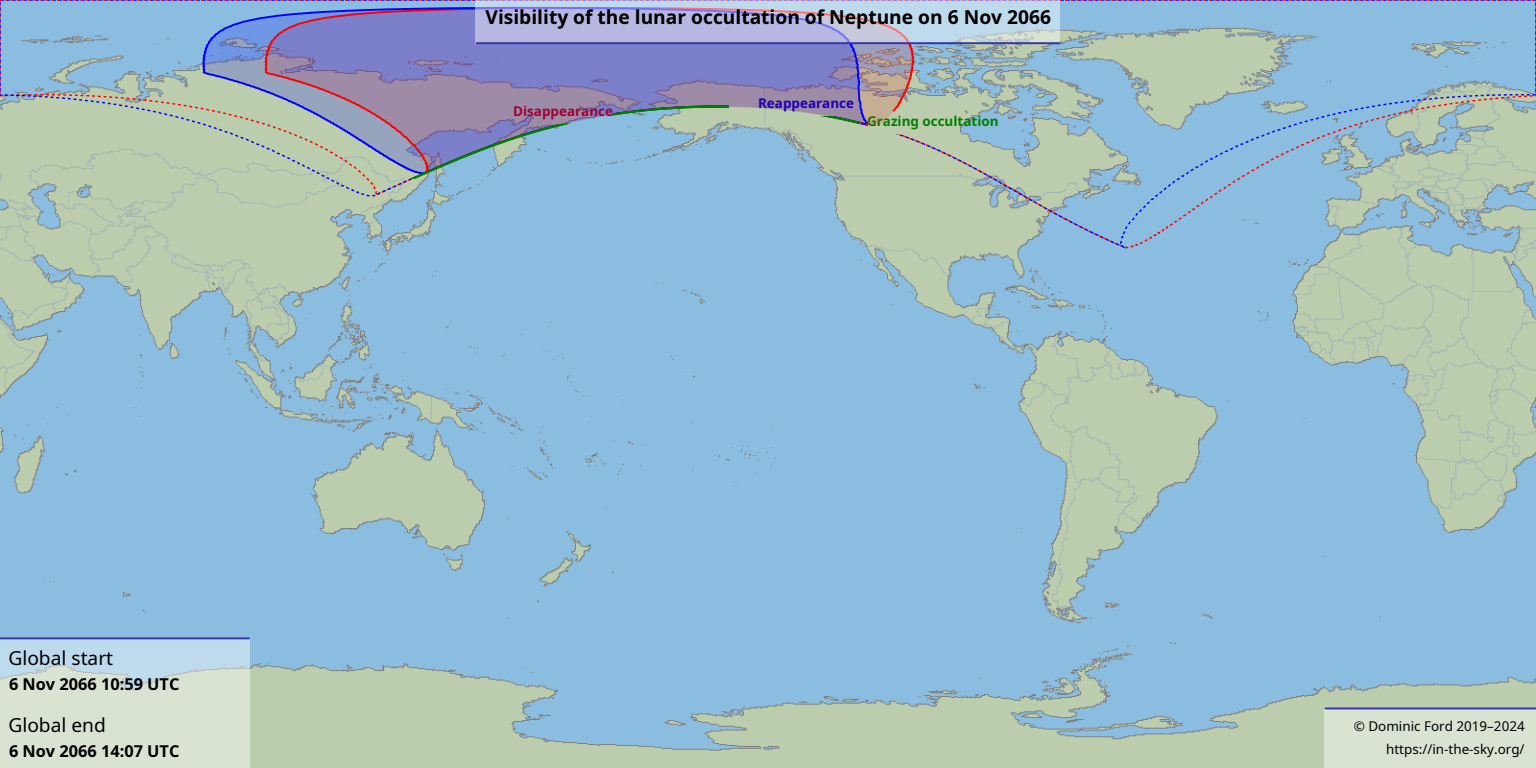

Visibility of the lunar occultation of Neptune on 6 Nov 2066

Disappearance

Reappearance

Grazing occultation

Global start
6 Nov 2066 10:59 UTC

Global end
6 Nov 2066 14:07 UTC