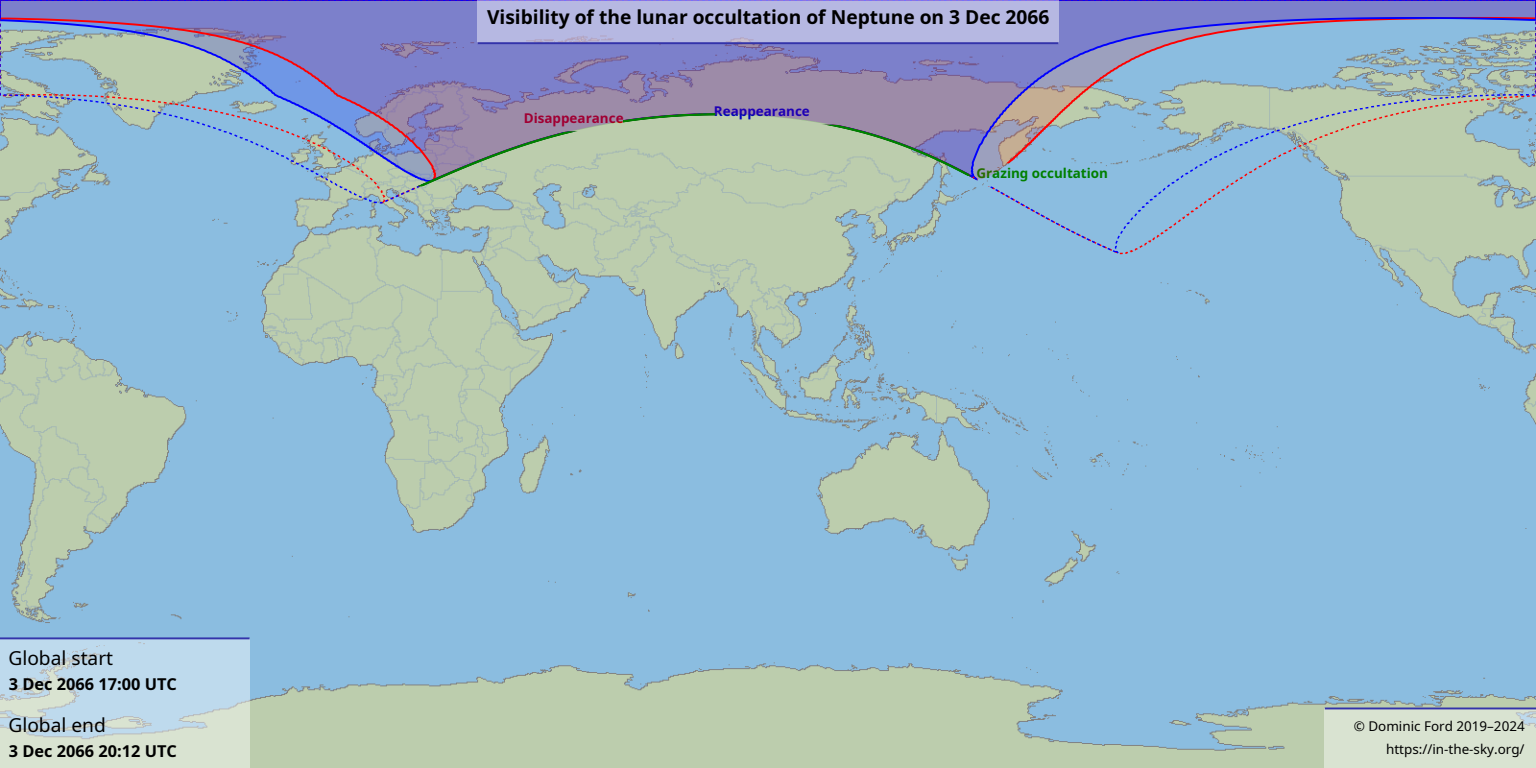

Visibility of the lunar occultation of Neptune on 3 Dec 2066

Global start
3 Dec 2066 17:00 UTC

Global end
3 Dec 2066 20:12 UTC