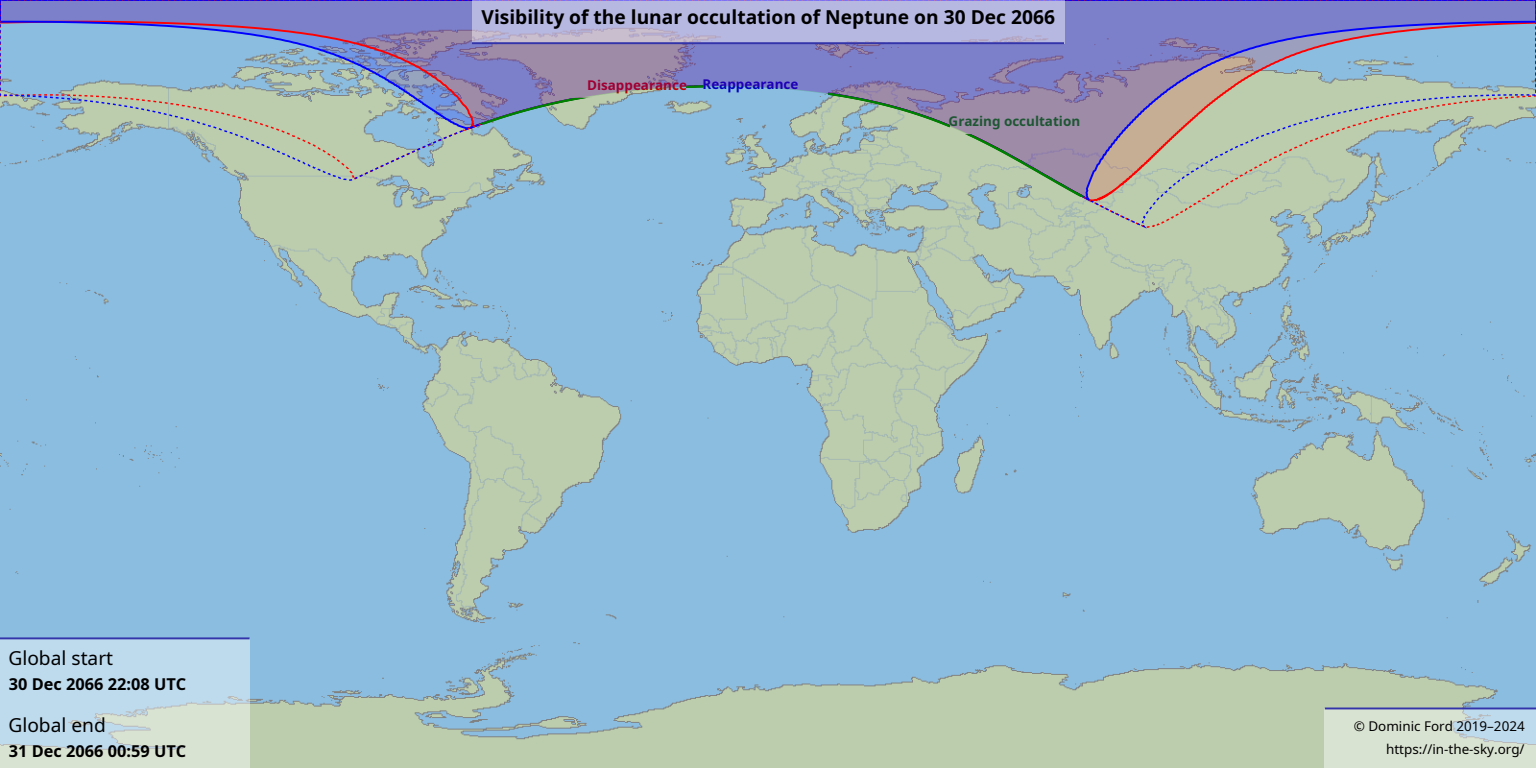

# Visibility of the lunar occultation of Neptune on 30 Dec 2066

Global start  
30 Dec 2066 22:08 UTC

Global end  
31 Dec 2066 00:59 UTC