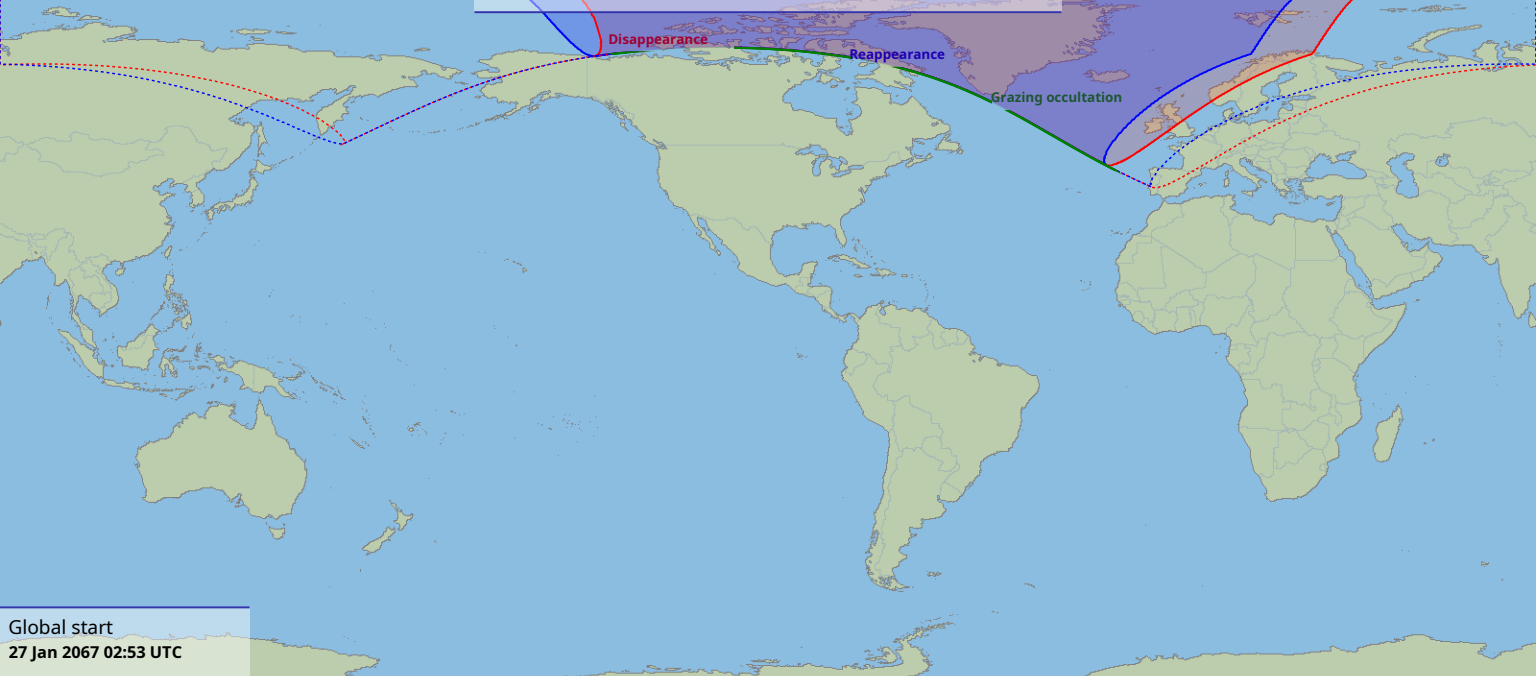

# Visibility of the lunar occultation of Neptune on 27 Jan 2067

Global start  
27 Jan 2067 02:53 UTC

Global end  
27 Jan 2067 05:39 UTC