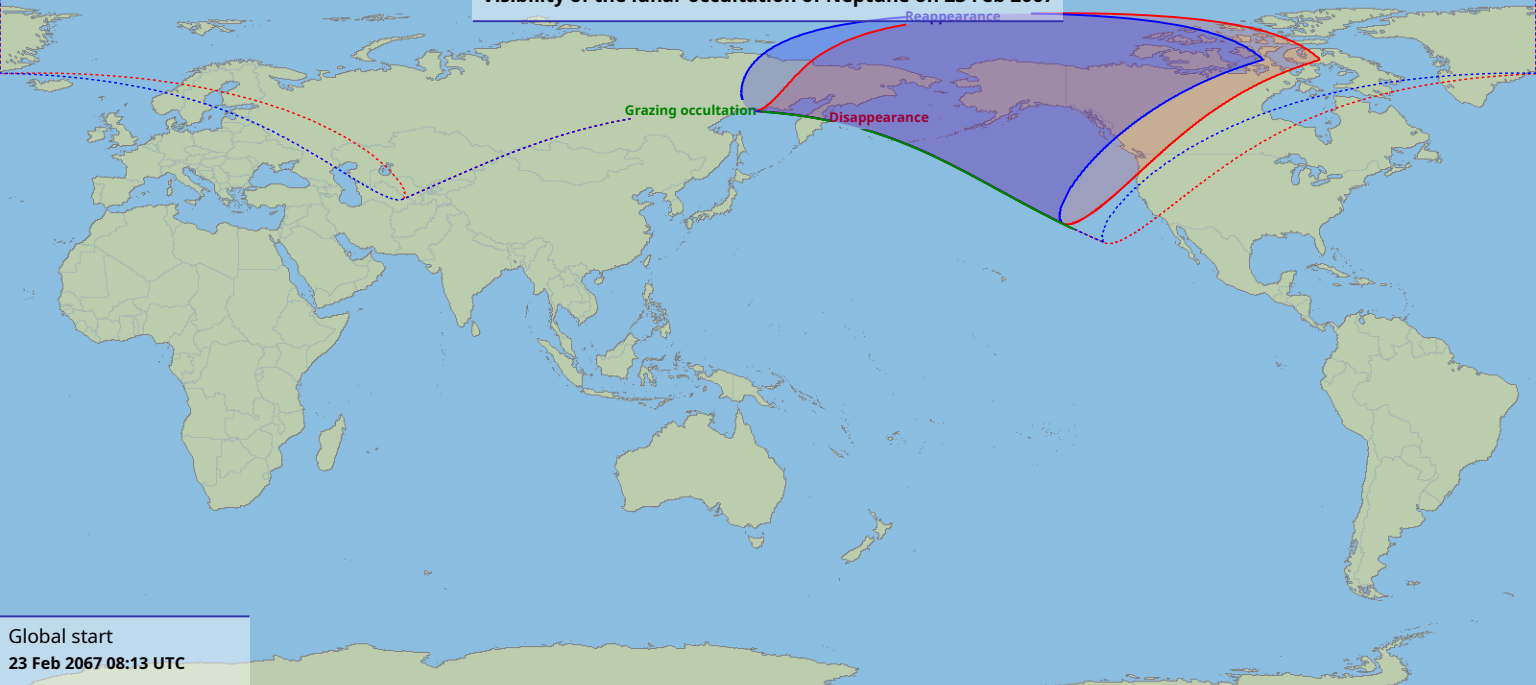

Visibility of the lunar occultation of Neptune on 23 Feb 2067

Global start
23 Feb 2067 08:13 UTC

Global end
23 Feb 2067 11:39 UTC