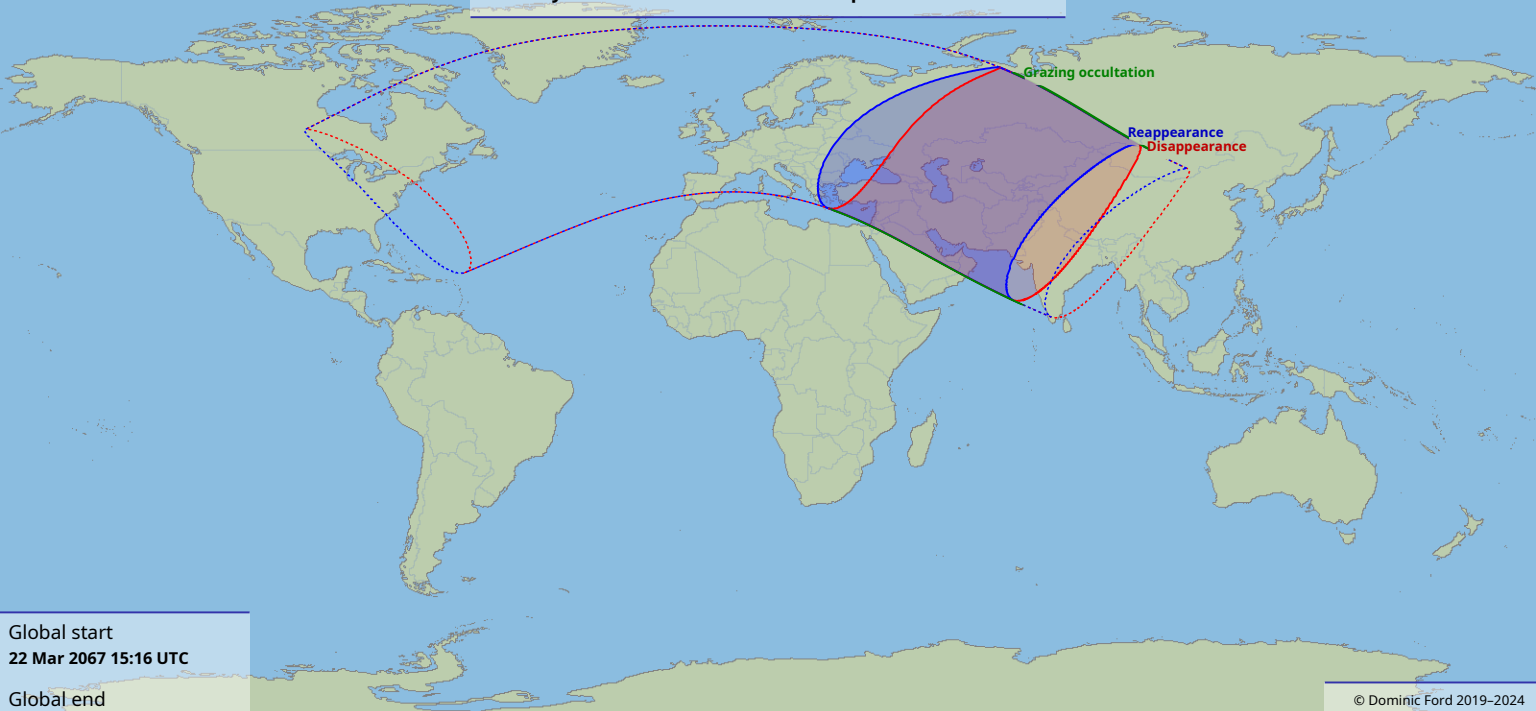

# Visibility of the lunar occultation of Neptune on 22 Mar 2067

Global start  
22 Mar 2067 15:16 UTC

Global end  
22 Mar 2067 19:27 UTC