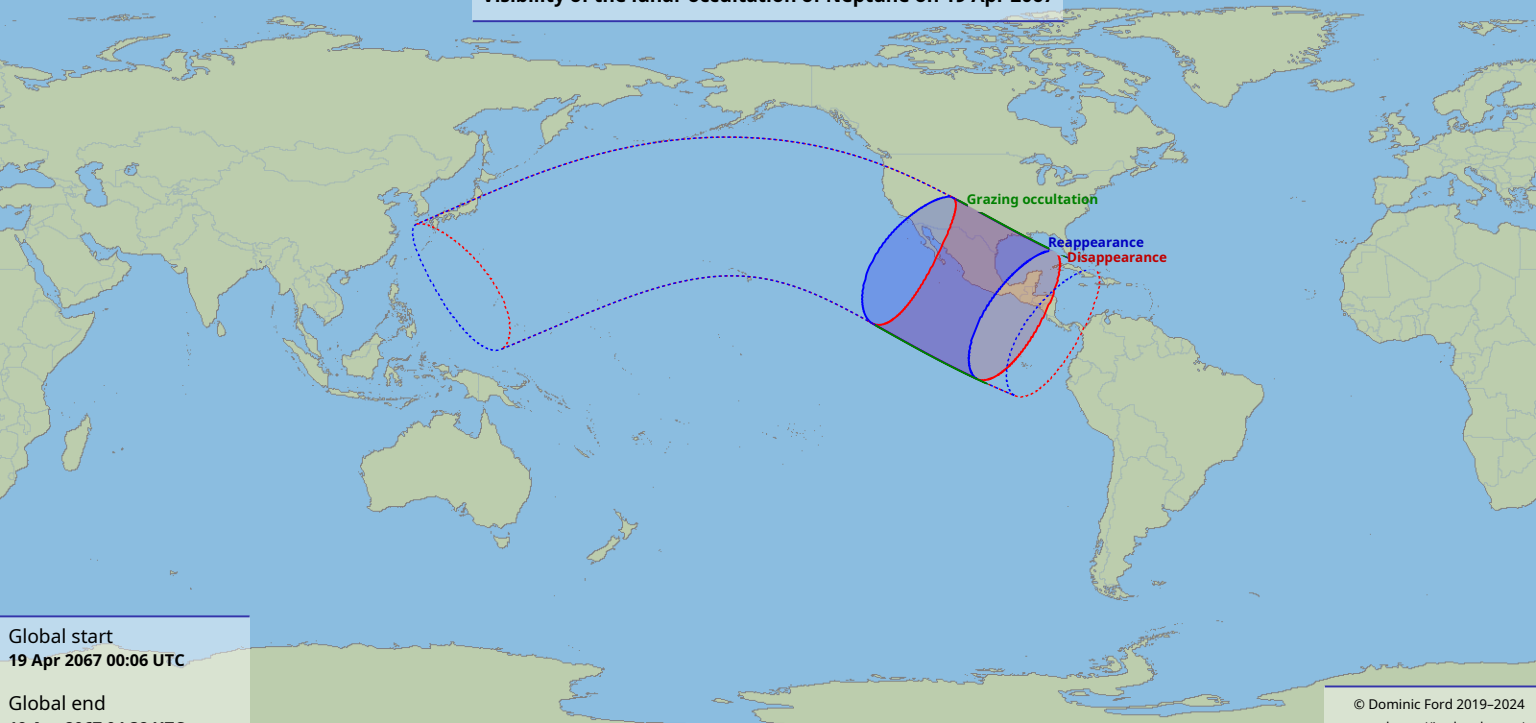

Visibility of the lunar occultation of Neptune on 19 Apr 2067

Global start
19 Apr 2067 00:06 UTC

Global end
19 Apr 2067 04:38 UTC