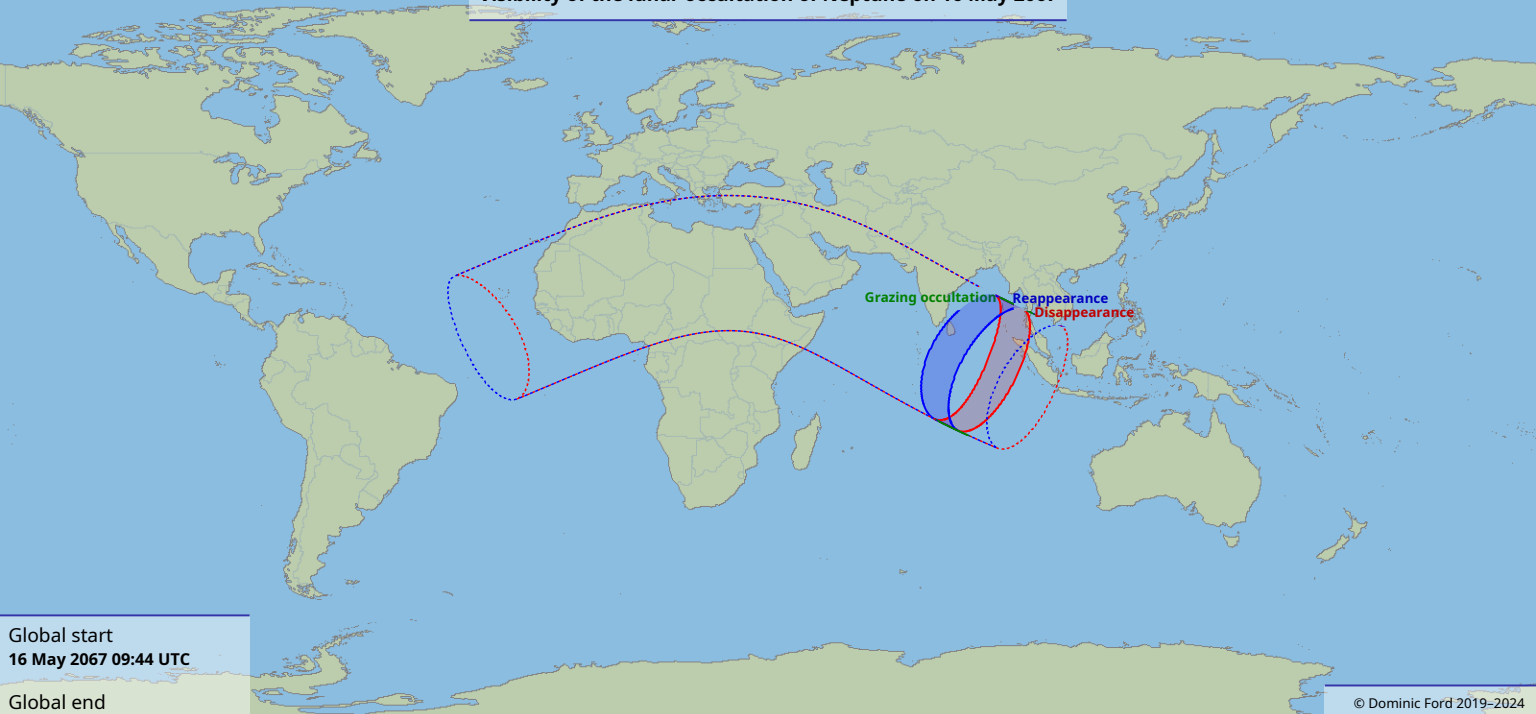

Visibility of the lunar occultation of Neptune on 16 May 2067

Global start
16 May 2067 09:44 UTC

Global end
16 May 2067 14:19 UTC