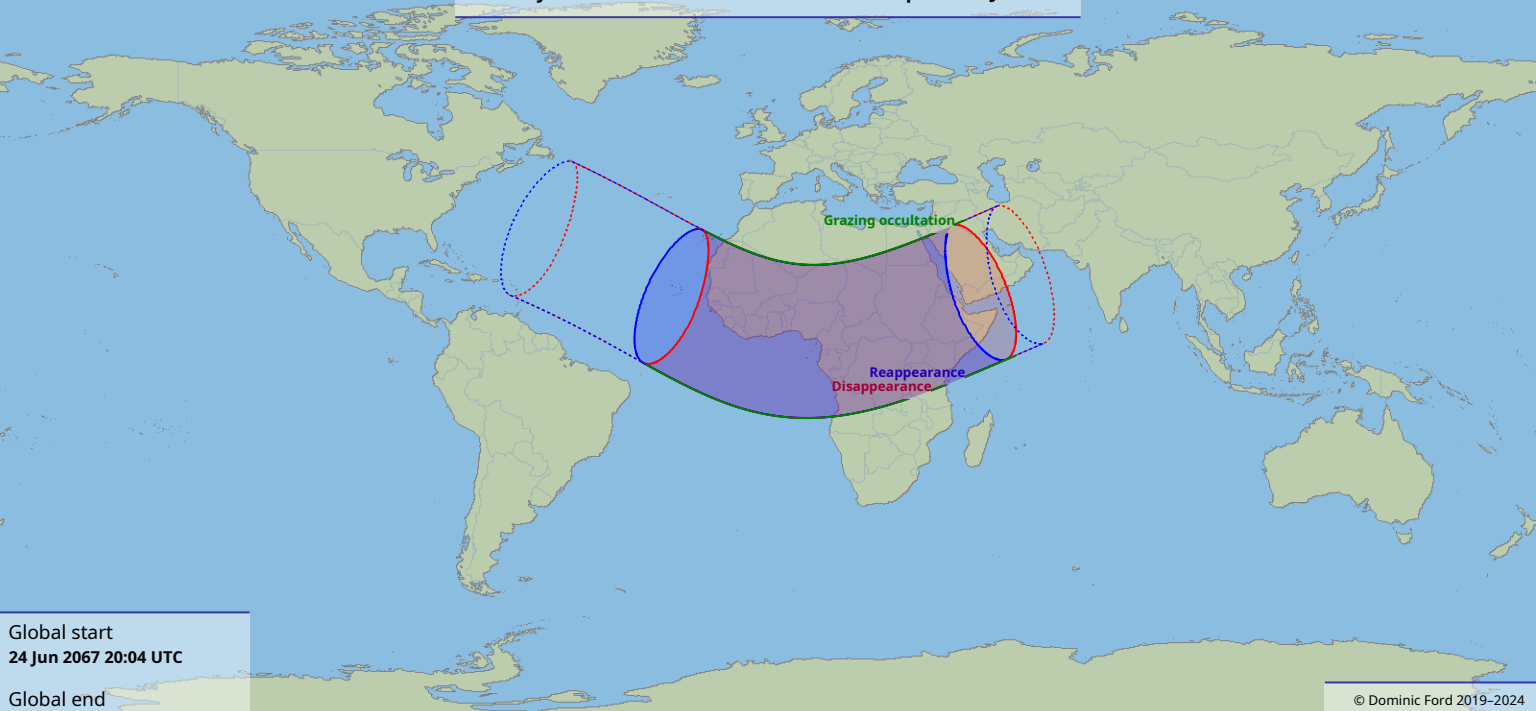

Visibility of the lunar occultation of Delta Scorpii on 24 Jun 2067

Global start
24 Jun 2067 20:04 UTC

Global end
25 Jun 2067 00:01 UTC