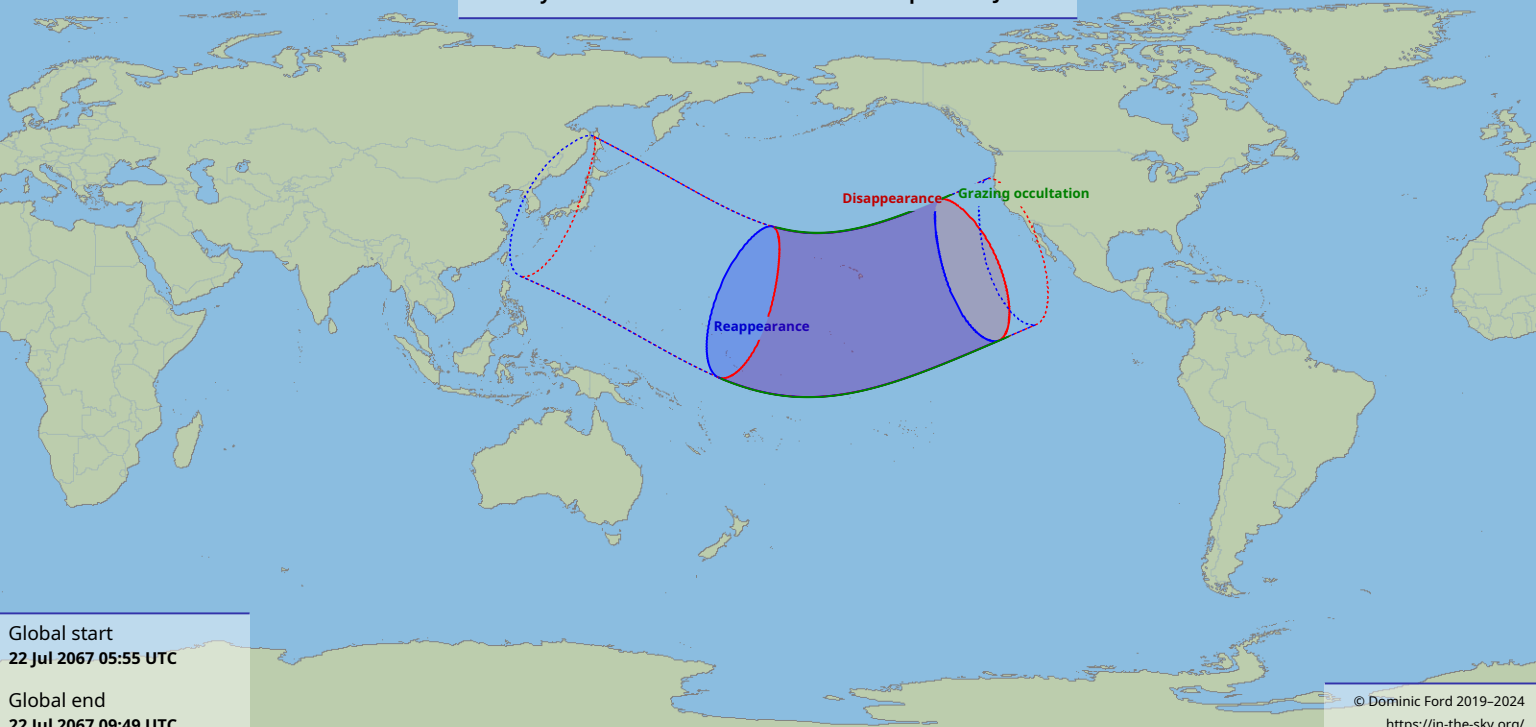

# Visibility of the lunar occultation of Delta Scorpii on 22 Jul 2067

Global start  
22 Jul 2067 05:55 UTC

Global end  
22 Jul 2067 09:49 UTC