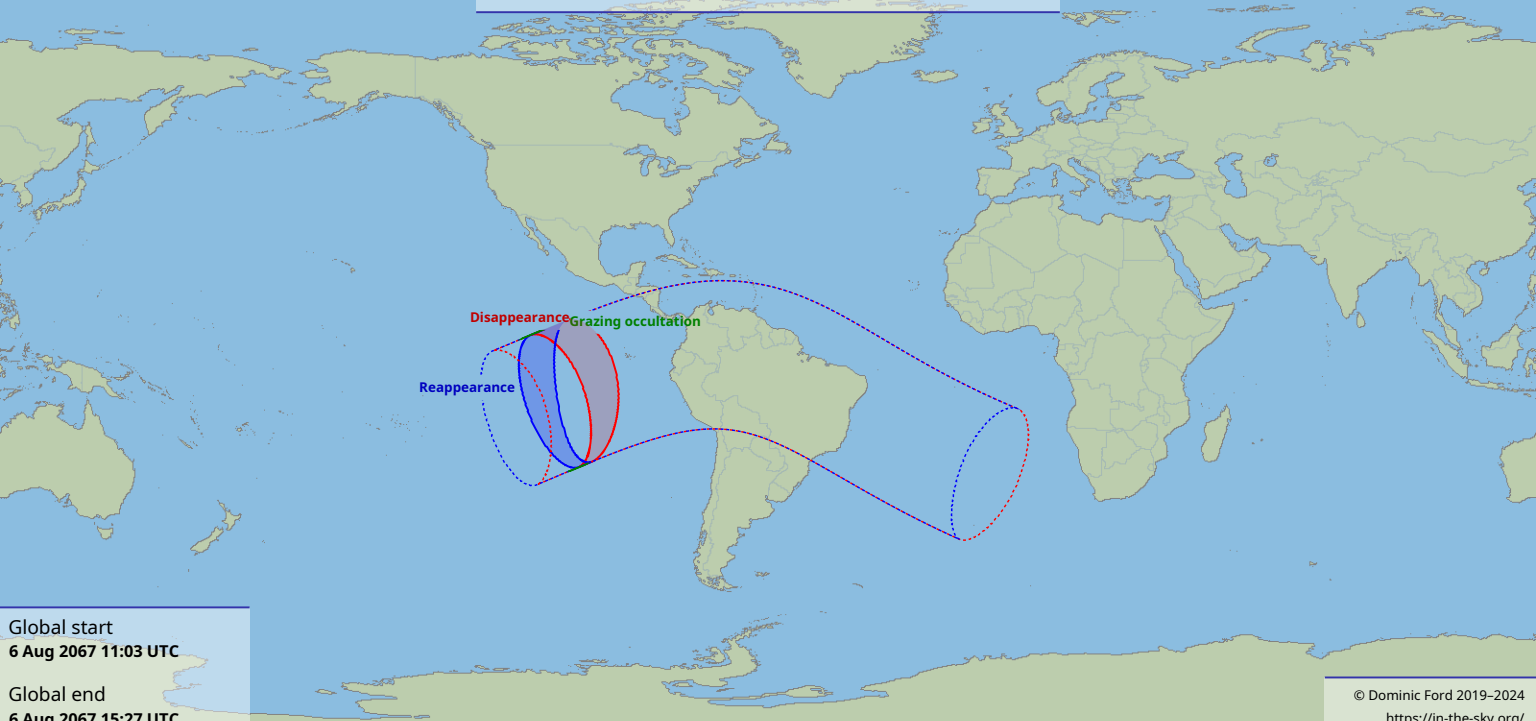

Visibility of the lunar occultation of Neptune on 6 Aug 2067

Global start
6 Aug 2067 11:03 UTC

Global end
6 Aug 2067 15:27 UTC