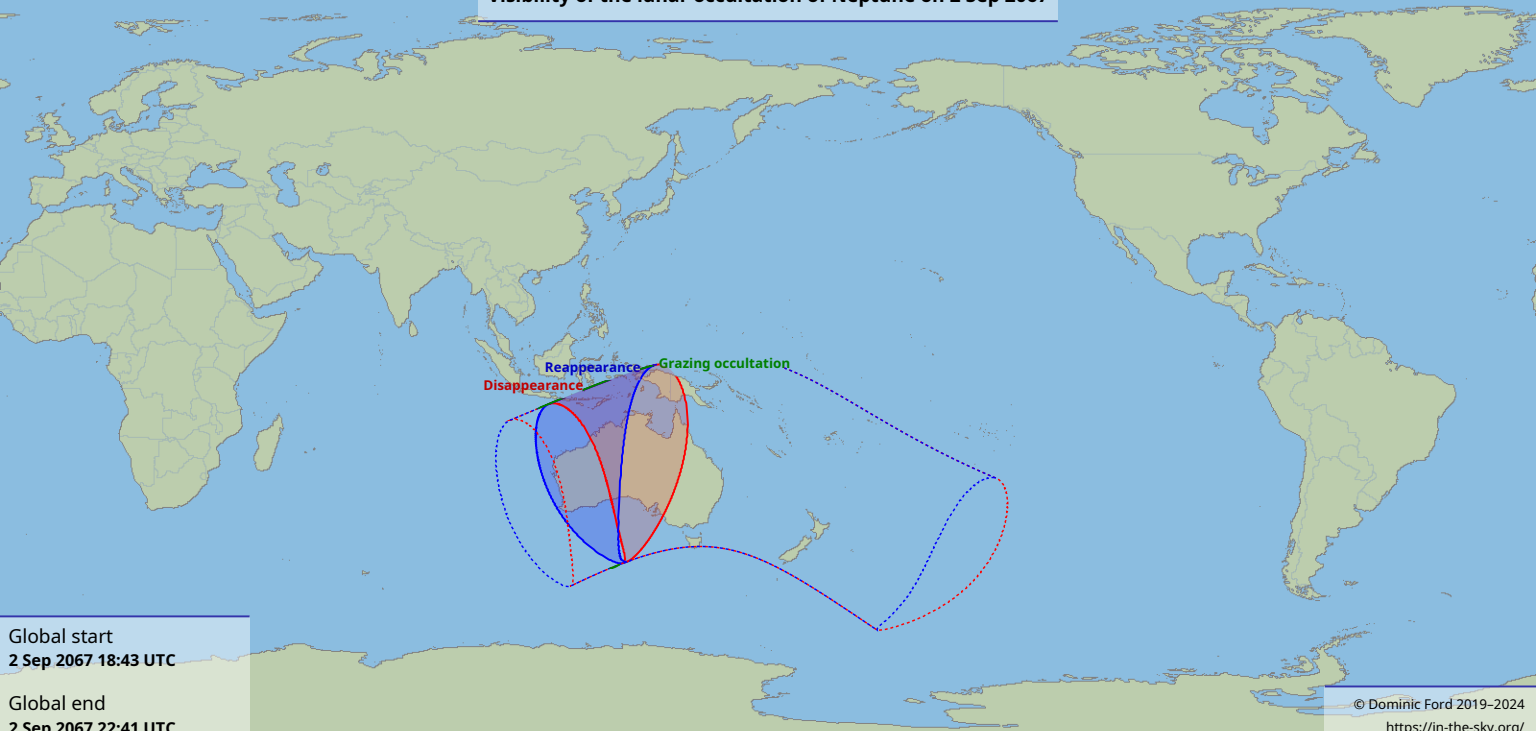

# Visibility of the lunar occultation of Neptune on 2 Sep 2067

Global start  
2 Sep 2067 18:43 UTC

Global end  
2 Sep 2067 22:41 UTC