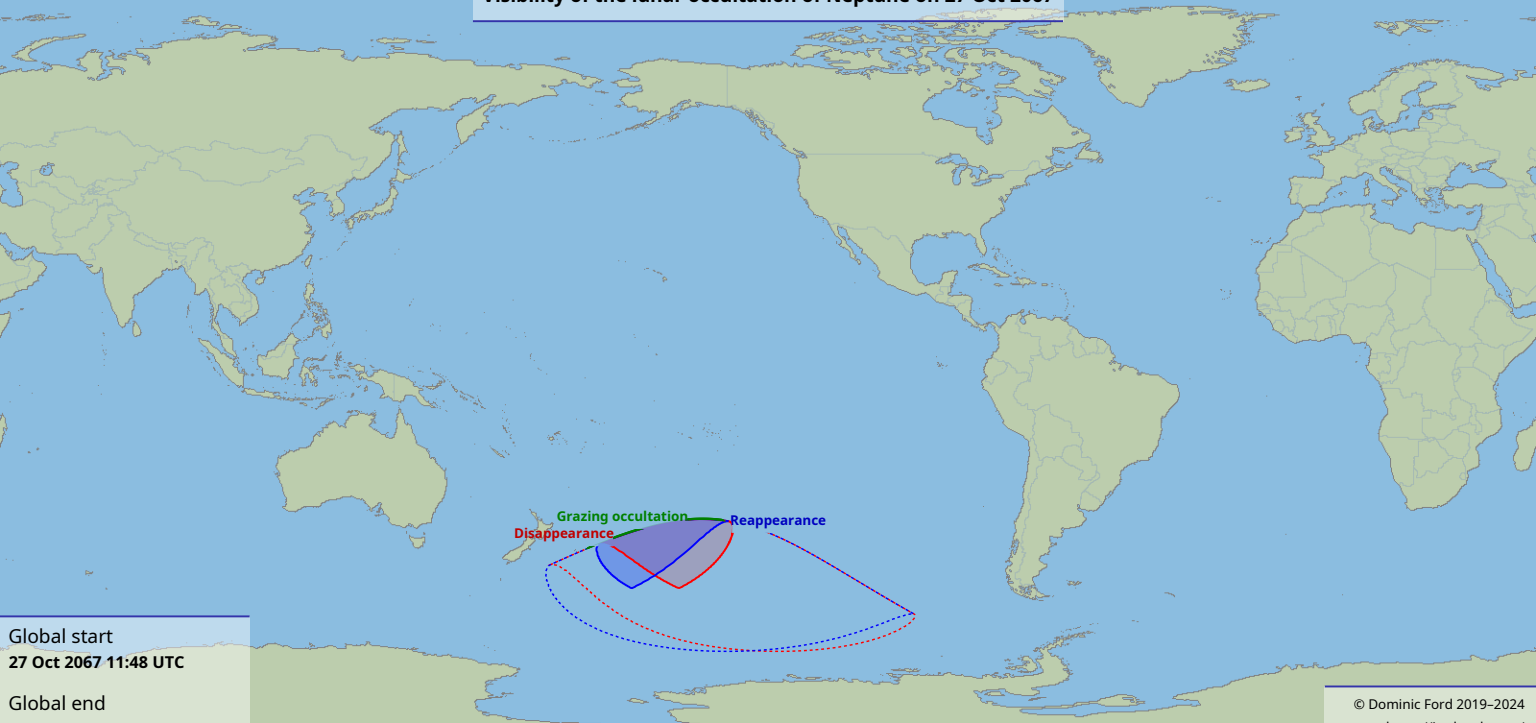

Visibility of the lunar occultation of Neptune on 27 Oct 2067

Global start
27 Oct 2067 11:48 UTC

Global end
27 Oct 2067 13:50 UTC