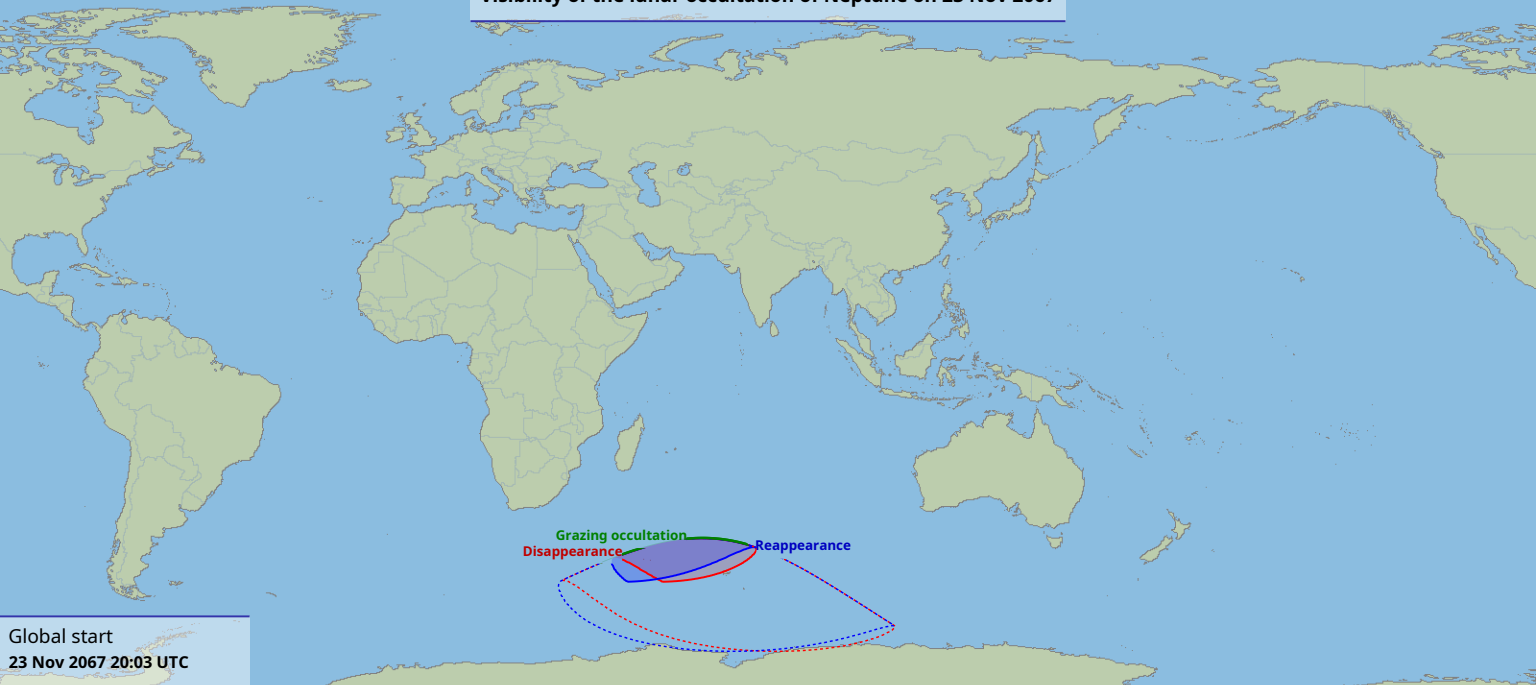

Visibility of the lunar occultation of Neptune on 23 Nov 2067

Global start
23 Nov 2067 20:03 UTC

Global end
23 Nov 2067 21:47 UTC