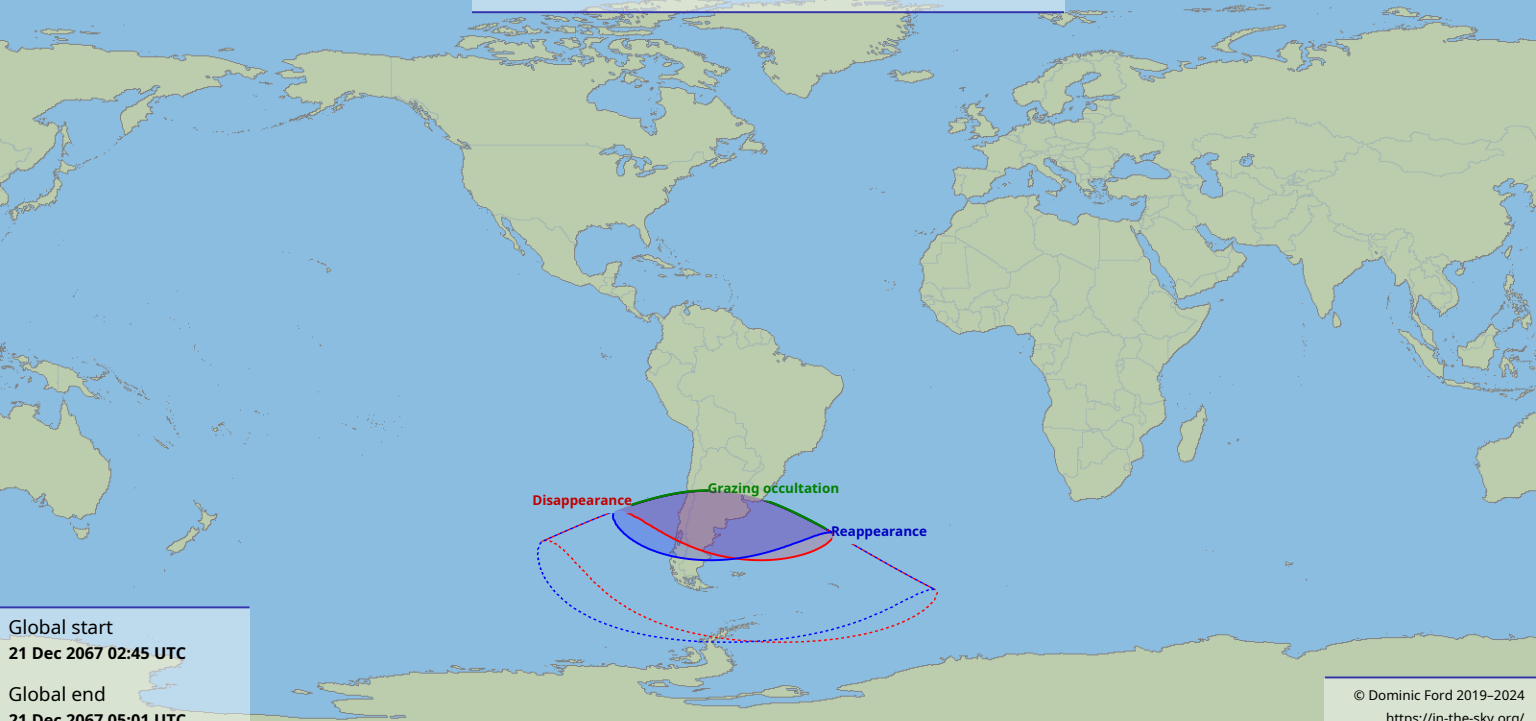

# Visibility of the lunar occultation of Neptune on 21 Dec 2067

Global start  
21 Dec 2067 02:45 UTC

Global end  
21 Dec 2067 05:01 UTC