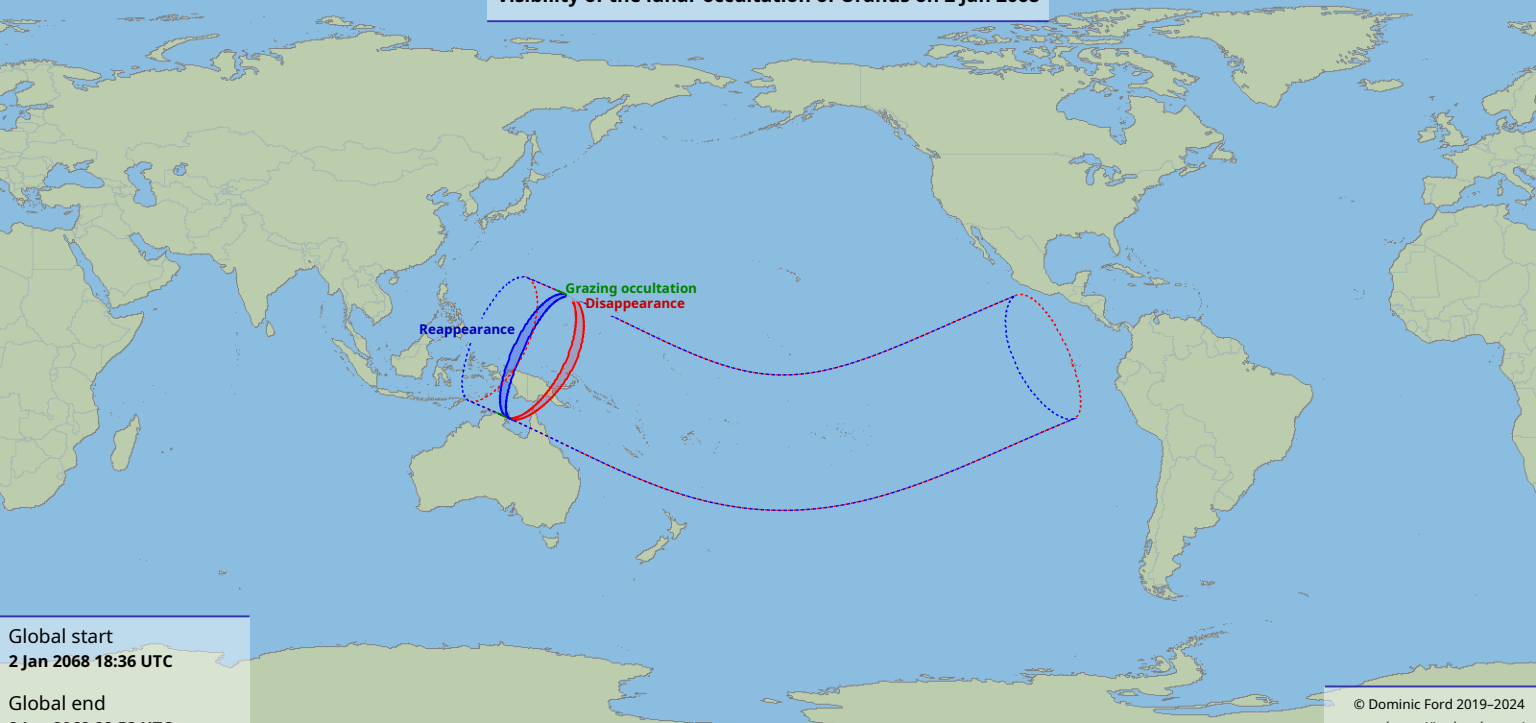

# Visibility of the lunar occultation of Uranus on 2 Jan 2068

Reappearance

Grazing occultation  
Disappearance

Global start  
2 Jan 2068 18:36 UTC

Global end  
2 Jan 2068 22:53 UTC