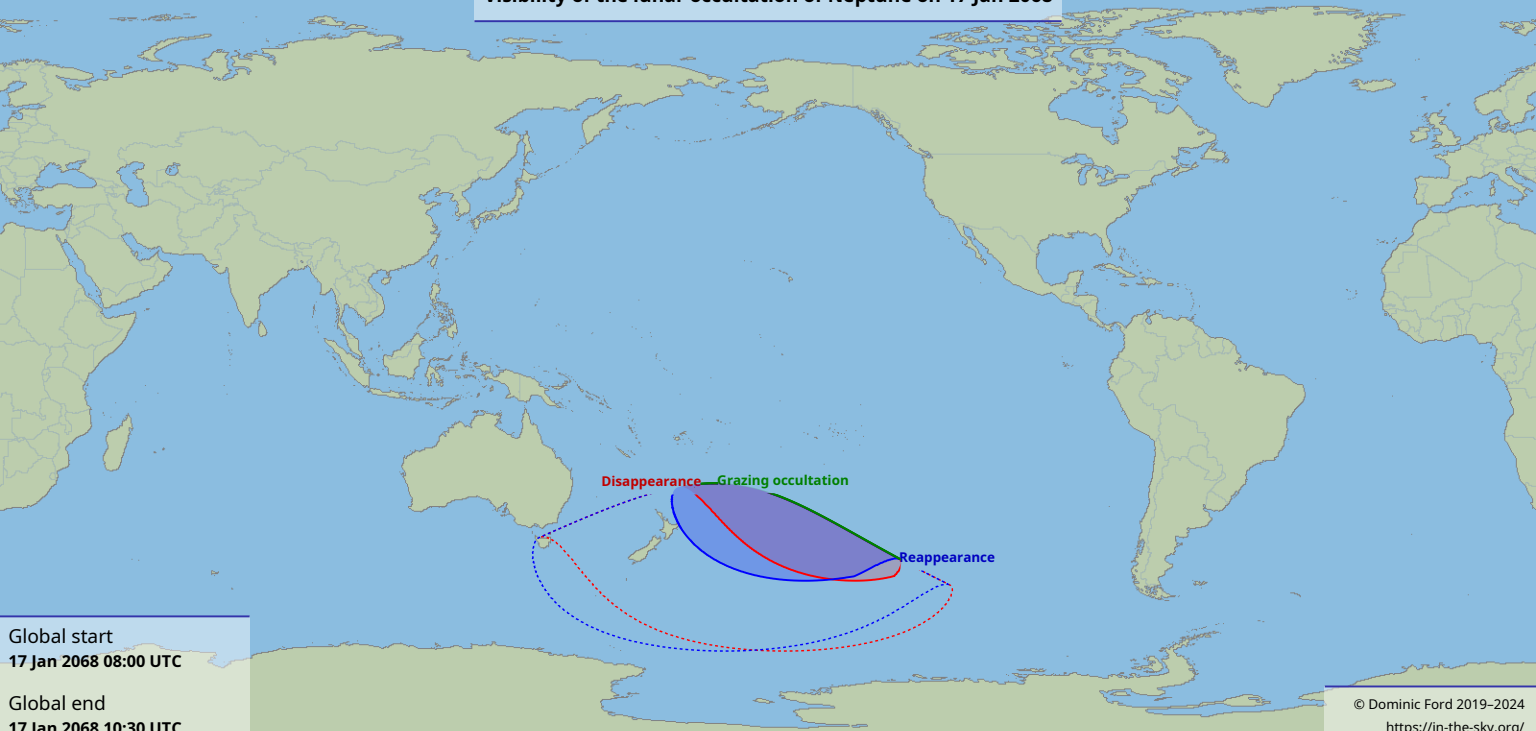

Visibility of the lunar occultation of Neptune on 17 Jan 2068

Global start
17 Jan 2068 08:00 UTC

Global end
17 Jan 2068 10:30 UTC