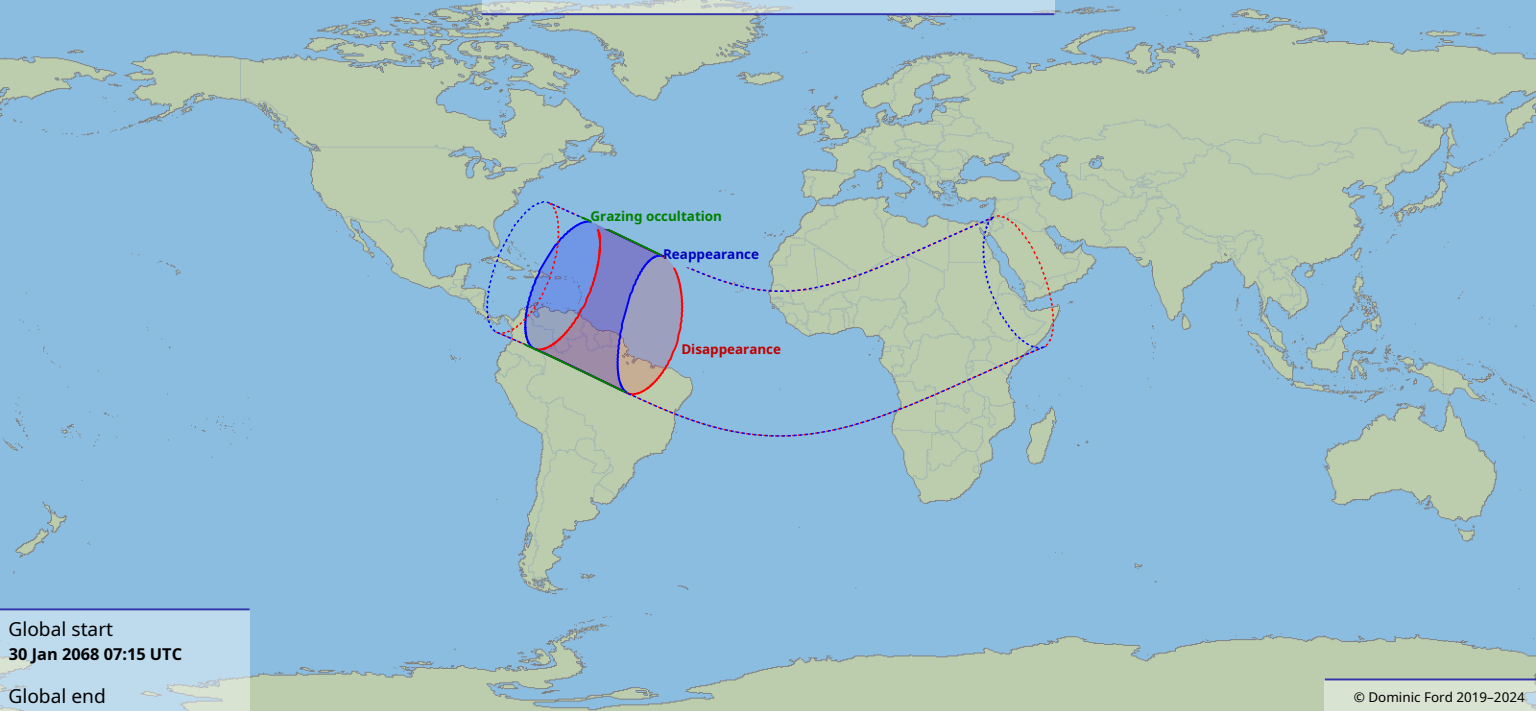

# Visibility of the lunar occultation of Uranus on 30 Jan 2068

Global start  
30 Jan 2068 07:15 UTC

Global end  
30 Jan 2068 11:26 UTC