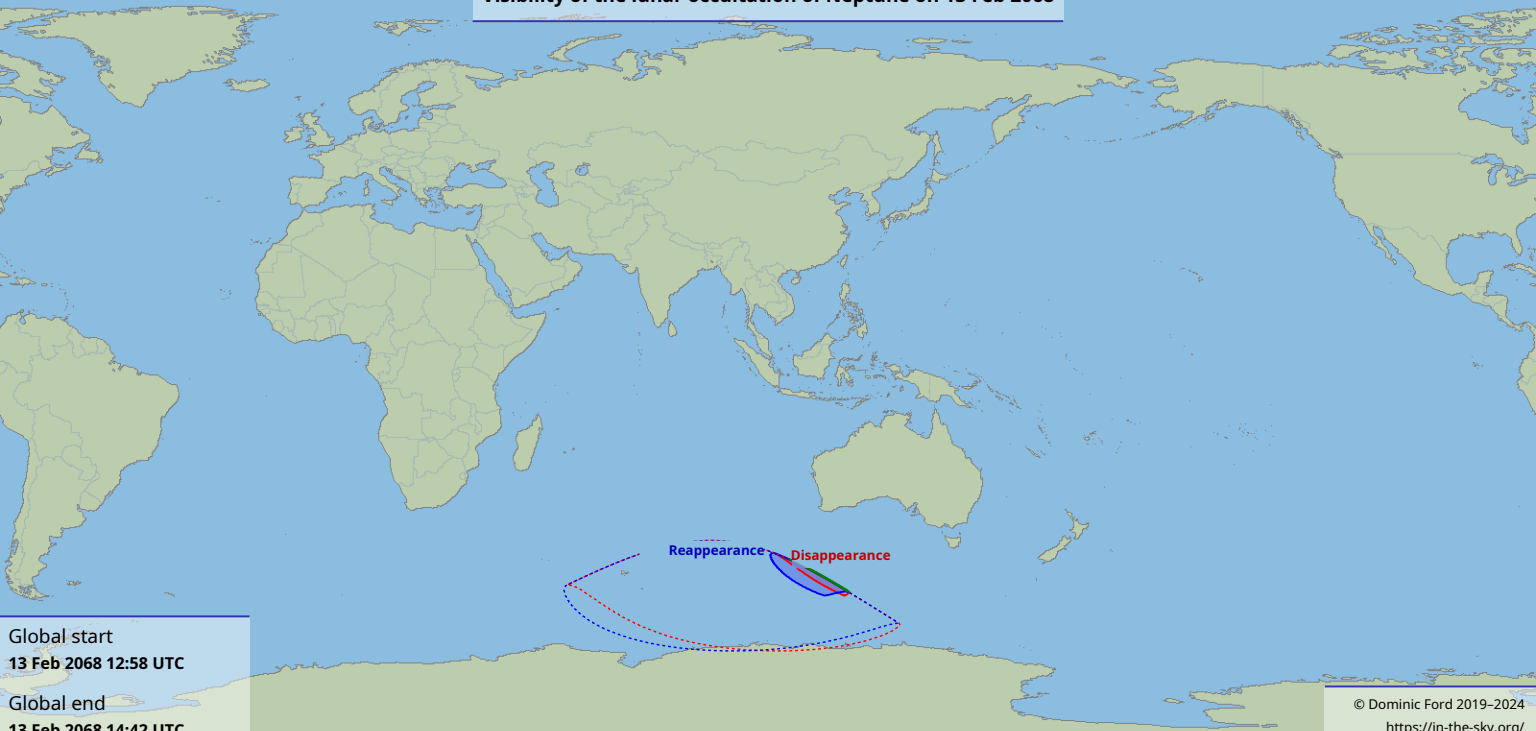

Visibility of the lunar occultation of Neptune on 13 Feb 2068

Global start
13 Feb 2068 12:58 UTC

Global end
13 Feb 2068 14:42 UTC