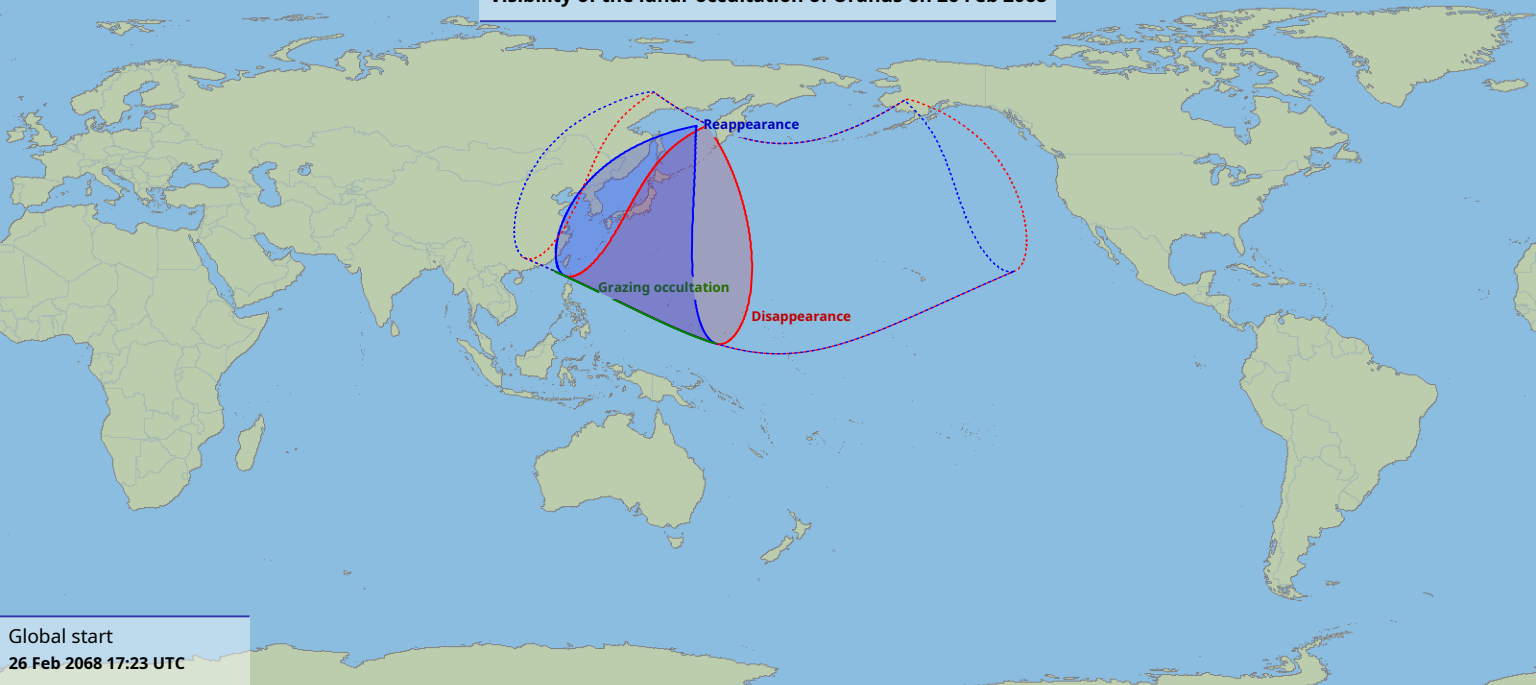

# Visibility of the lunar occultation of Uranus on 26 Feb 2068

Global start  
26 Feb 2068 17:23 UTC

Global end  
26 Feb 2068 21:05 UTC