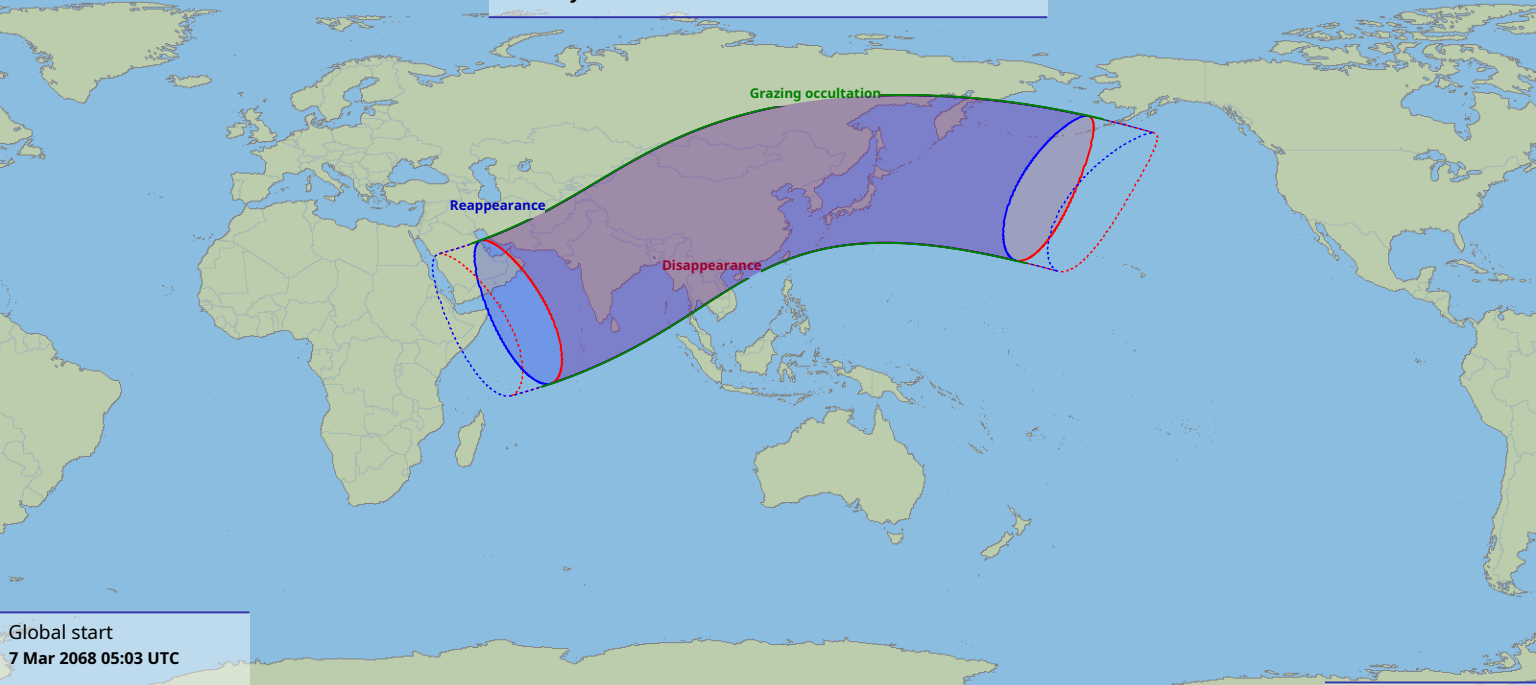

Visibility of the lunar occultation of Venus on 7 Mar 2068

Global start
7 Mar 2068 05:03 UTC

Global end
7 Mar 2068 09:23 UTC