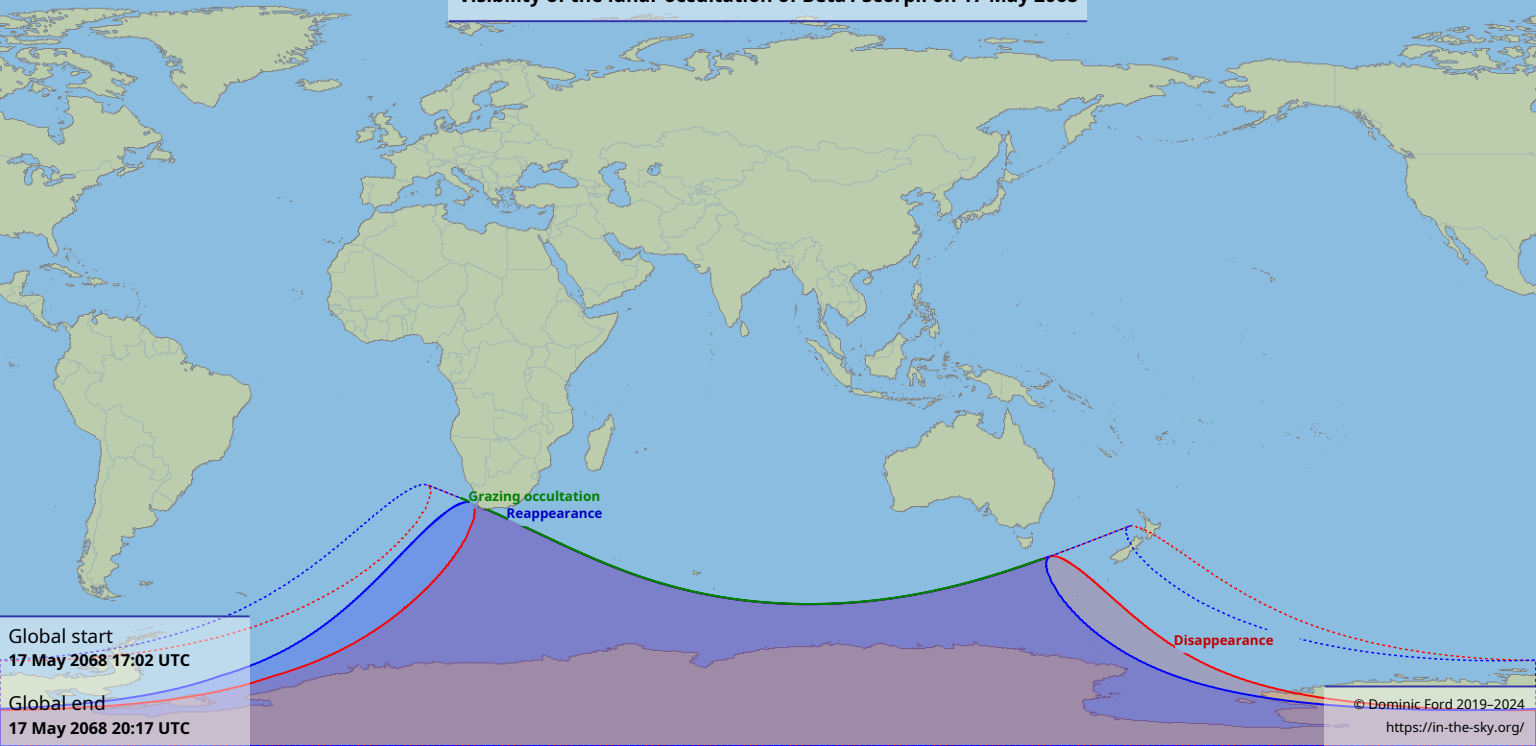

Visibility of the lunar occultation of Beta1 Scorpii on 17 May 2068

Grazing occultation
Reappearance

Disappearance

Global start
17 May 2068 17:02 UTC

Global end
17 May 2068 20:17 UTC