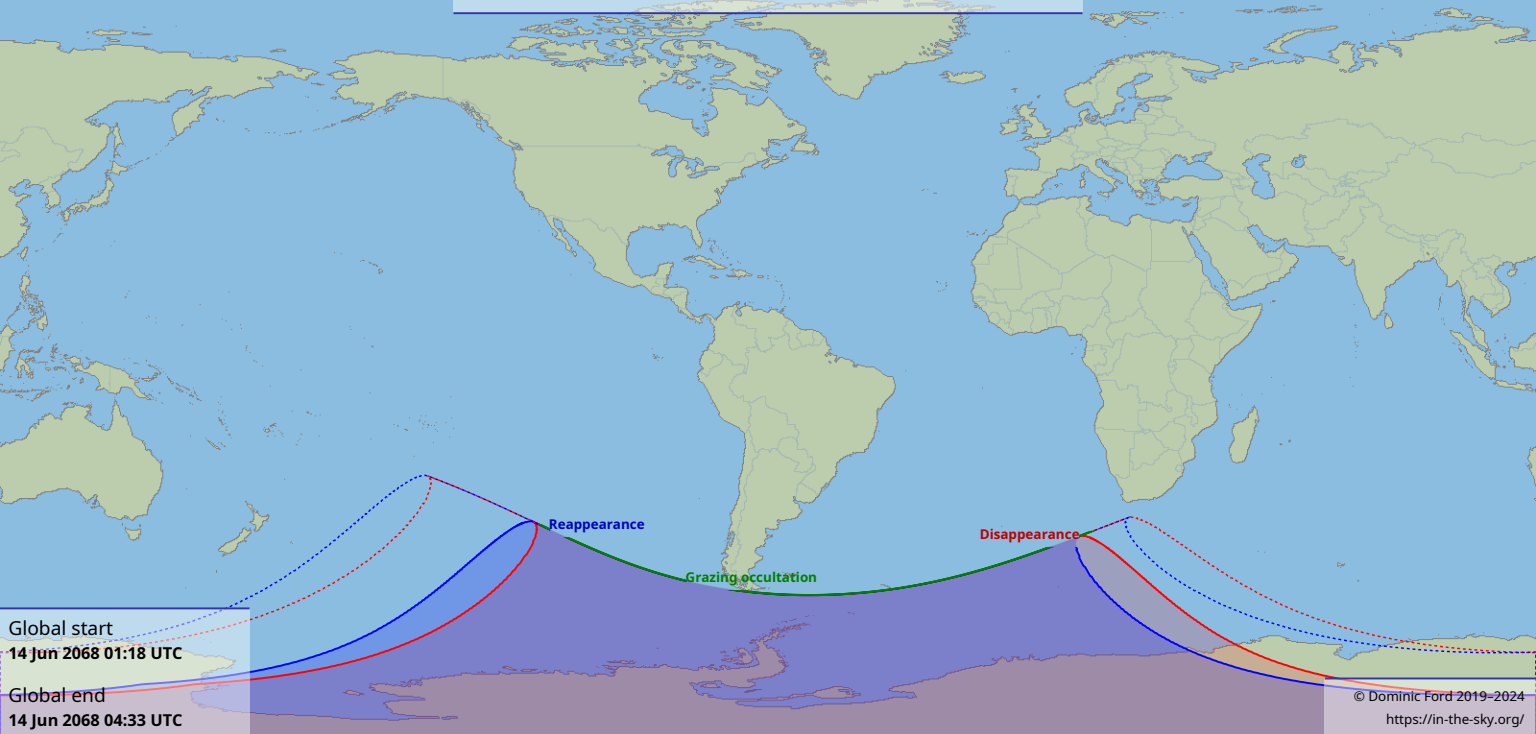

Visibility of the lunar occultation of Beta1 Scorpii on 14 Jun 2068

Global start
14 Jun 2068 01:18 UTC

Global end
14 Jun 2068 04:33 UTC

Reappearance

Grazing occultation

Disappearance