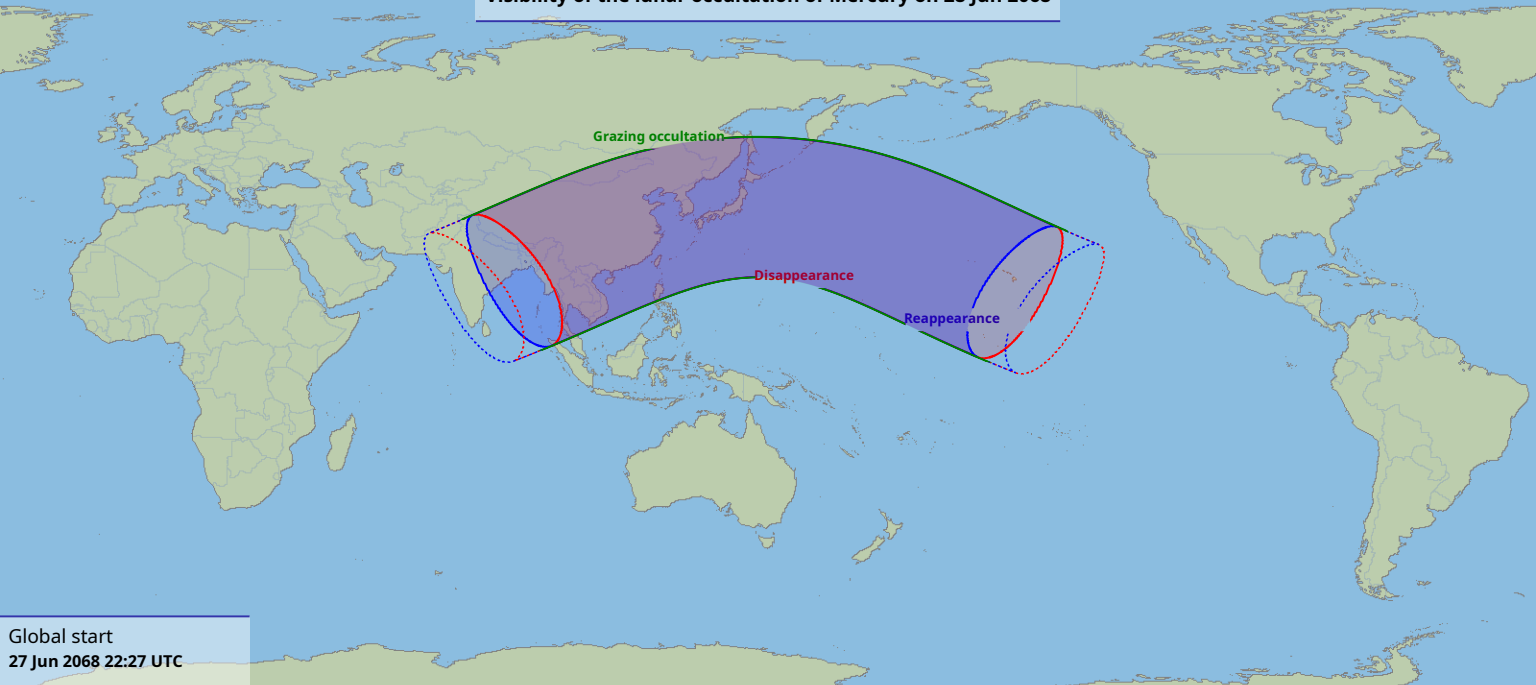

Visibility of the lunar occultation of Mercury on 28 Jun 2068

Global start
27 Jun 2068 22:27 UTC

Global end
28 Jun 2068 03:18 UTC