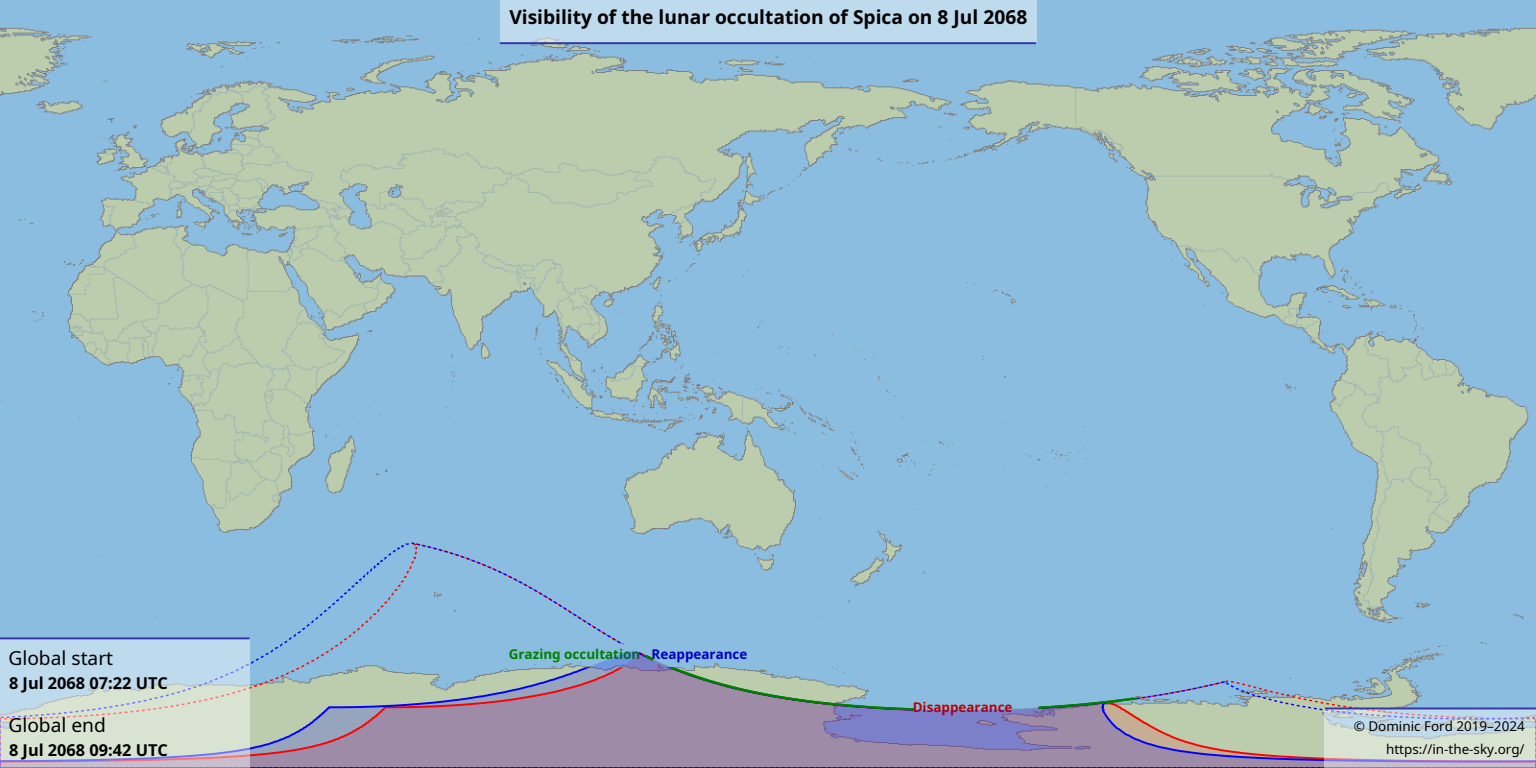

# Visibility of the lunar occultation of Spica on 8 Jul 2068

Global start  
8 Jul 2068 07:22 UTC

Global end  
8 Jul 2068 09:42 UTC

Grazing occultation Reappearance

Disappearance