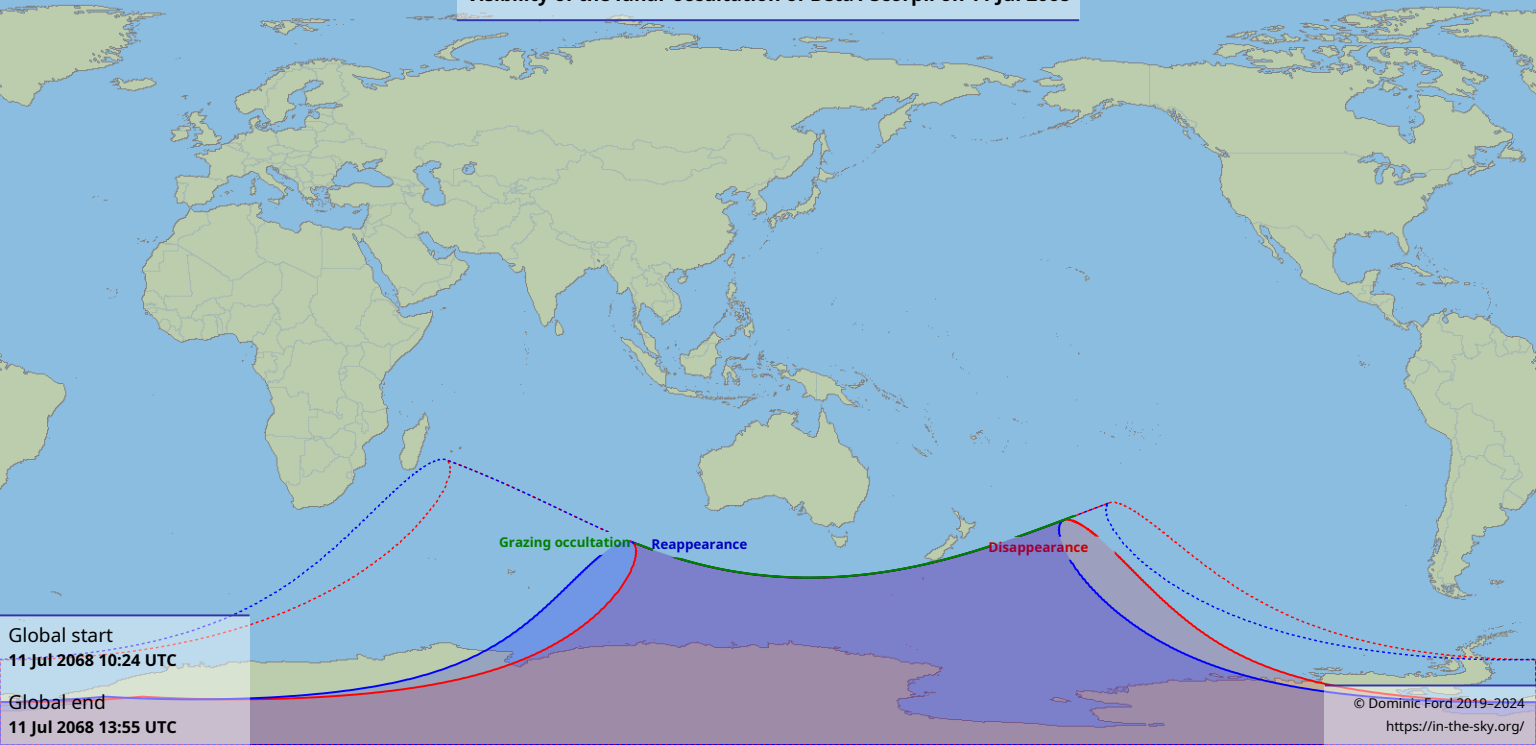

Visibility of the lunar occultation of Beta1 Scorpii on 11 Jul 2068

Global start
11 Jul 2068 10:24 UTC

Global end
11 Jul 2068 13:55 UTC