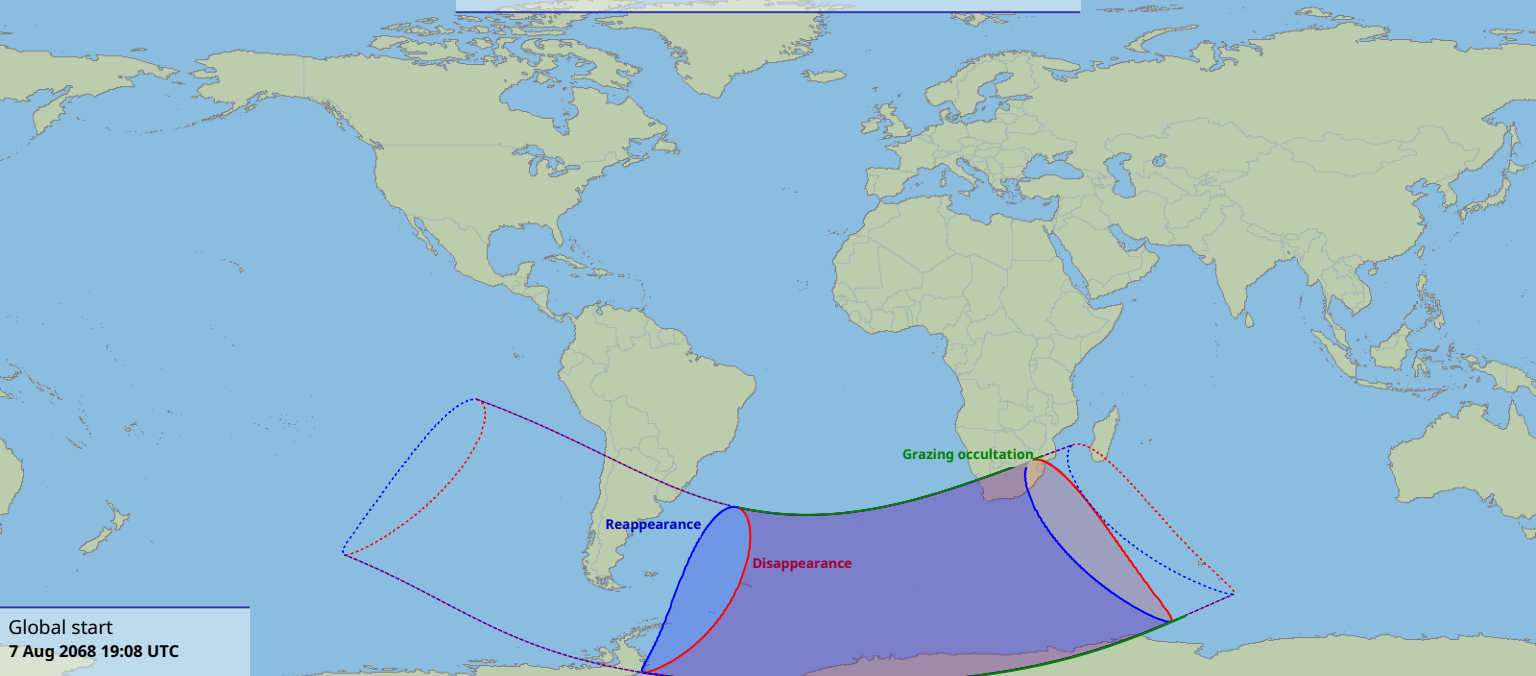

Visibility of the lunar occultation of Beta1 Scorpii on 7 Aug 2068

Global start
7 Aug 2068 19:08 UTC

Global end
7 Aug 2068 23:08 UTC