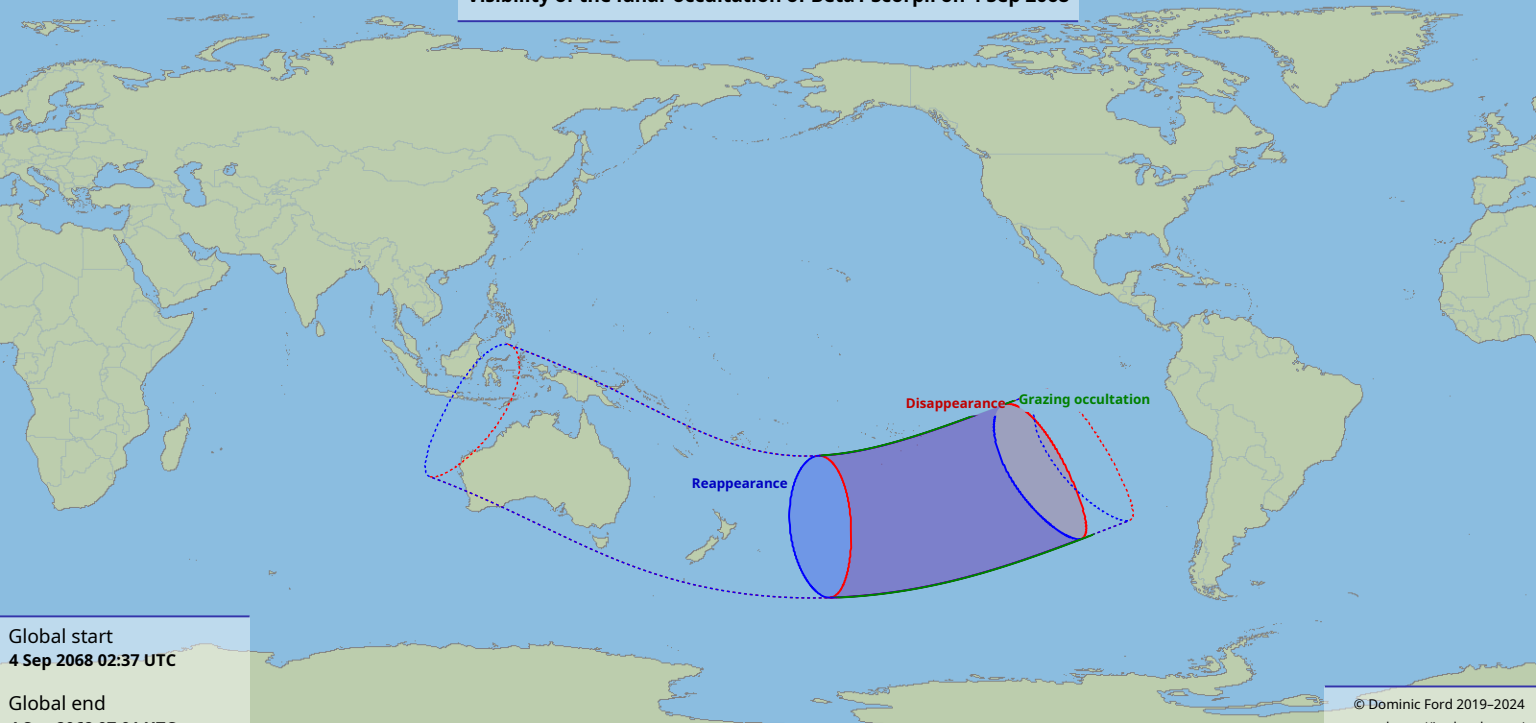

Visibility of the lunar occultation of Beta1 Scorpii on 4 Sep 2068

Global start
4 Sep 2068 02:37 UTC

Global end
4 Sep 2068 07:01 UTC