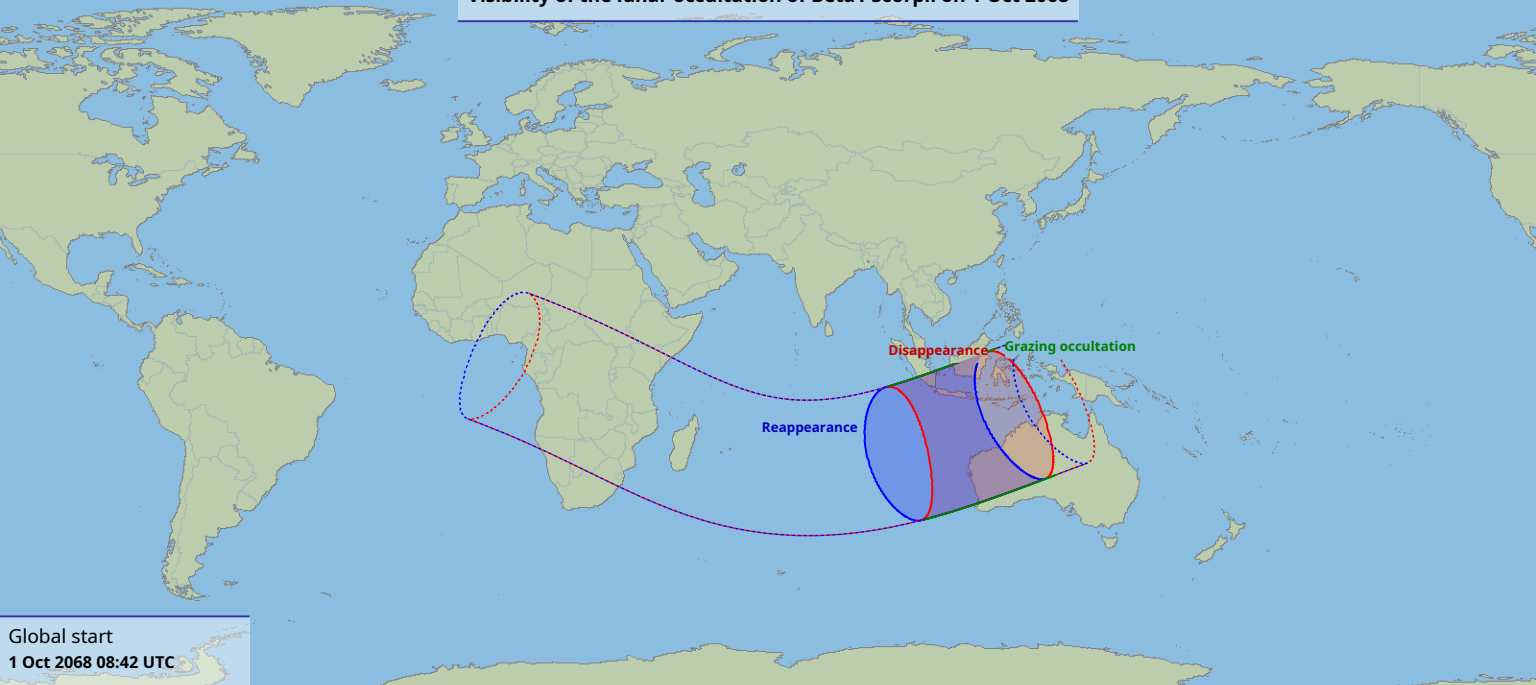

Visibility of the lunar occultation of Beta1 Scorpii on 1 Oct 2068

Global start
1 Oct 2068 08:42 UTC

Global end
1 Oct 2068 13:15 UTC