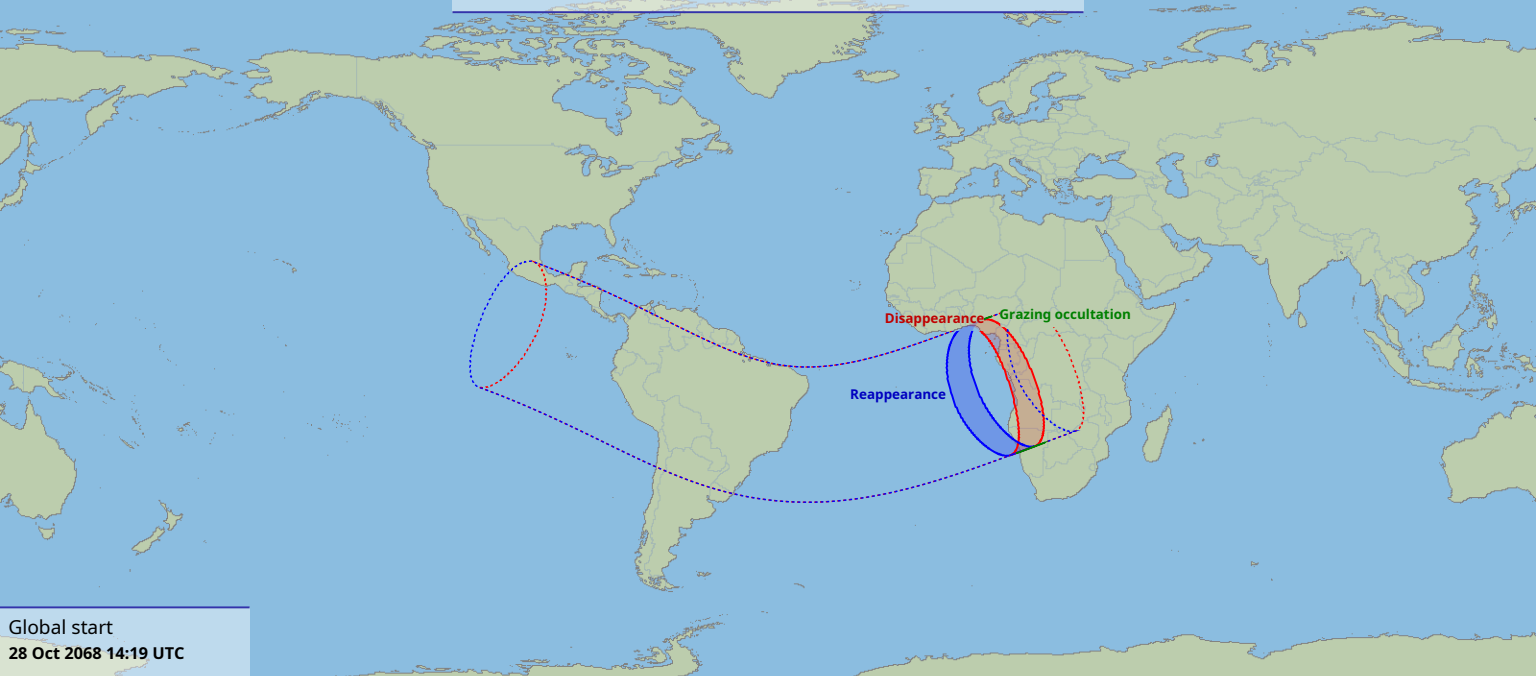

# Visibility of the lunar occultation of Beta1 Scorpii on 28 Oct 2068

Global start  
28 Oct 2068 14:19 UTC

Global end  
28 Oct 2068 18:50 UTC