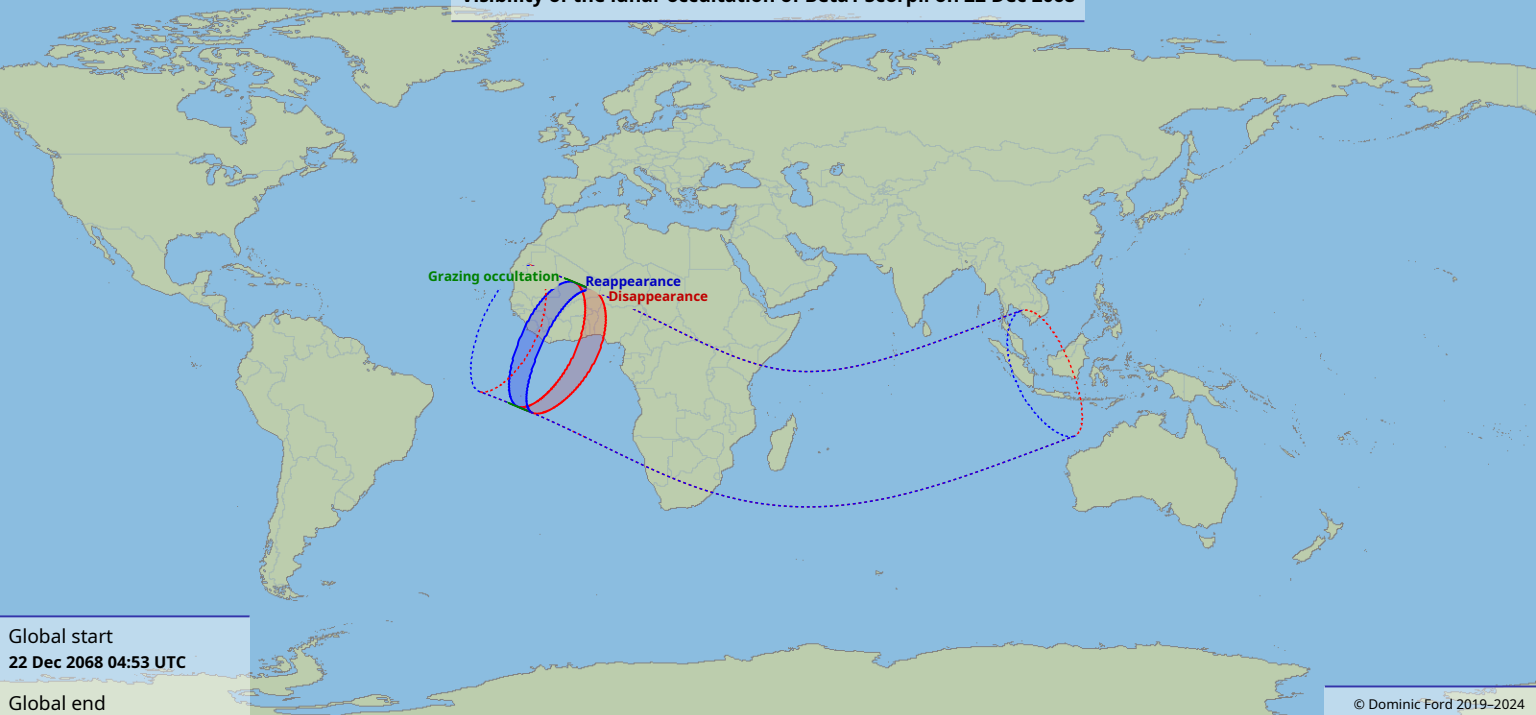

Visibility of the lunar occultation of Beta1 Scorpii on 22 Dec 2068

Global start
22 Dec 2068 04:53 UTC

Global end
22 Dec 2068 09:22 UTC