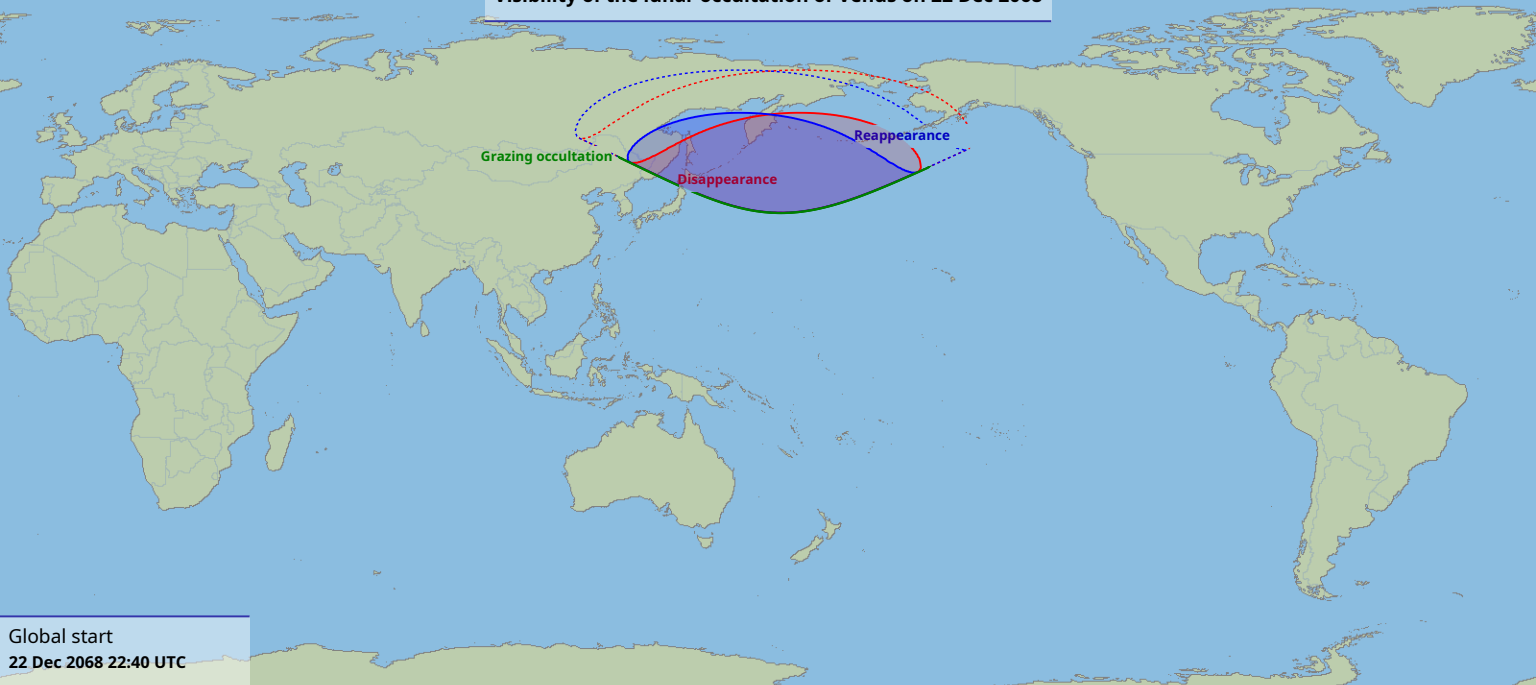

Visibility of the lunar occultation of Venus on 22 Dec 2068

Global start
22 Dec 2068 22:40 UTC

Global end
23 Dec 2068 01:06 UTC