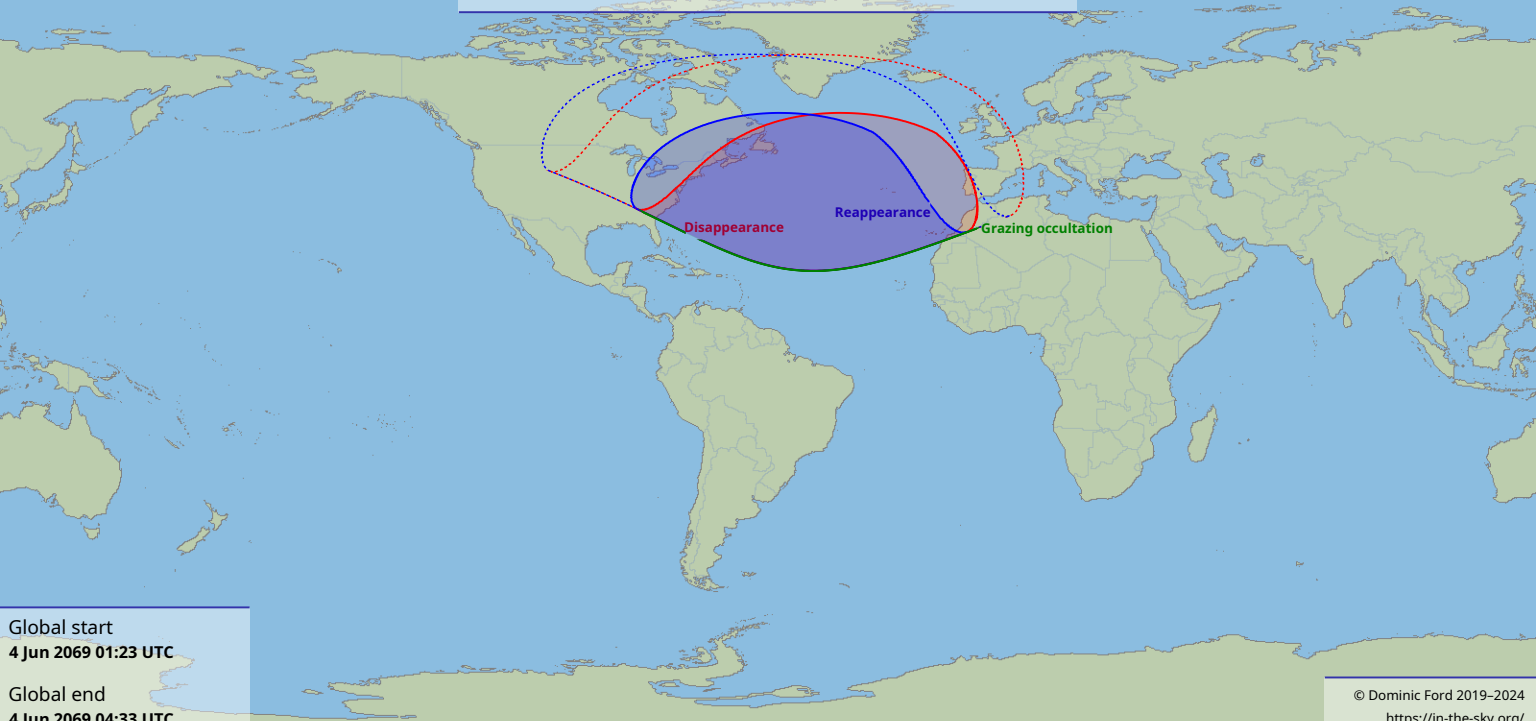

Visibility of the lunar occultation of Beta1 Scorpii on 4 Jun 2069

Global start
4 Jun 2069 01:23 UTC

Global end
4 Jun 2069 04:33 UTC