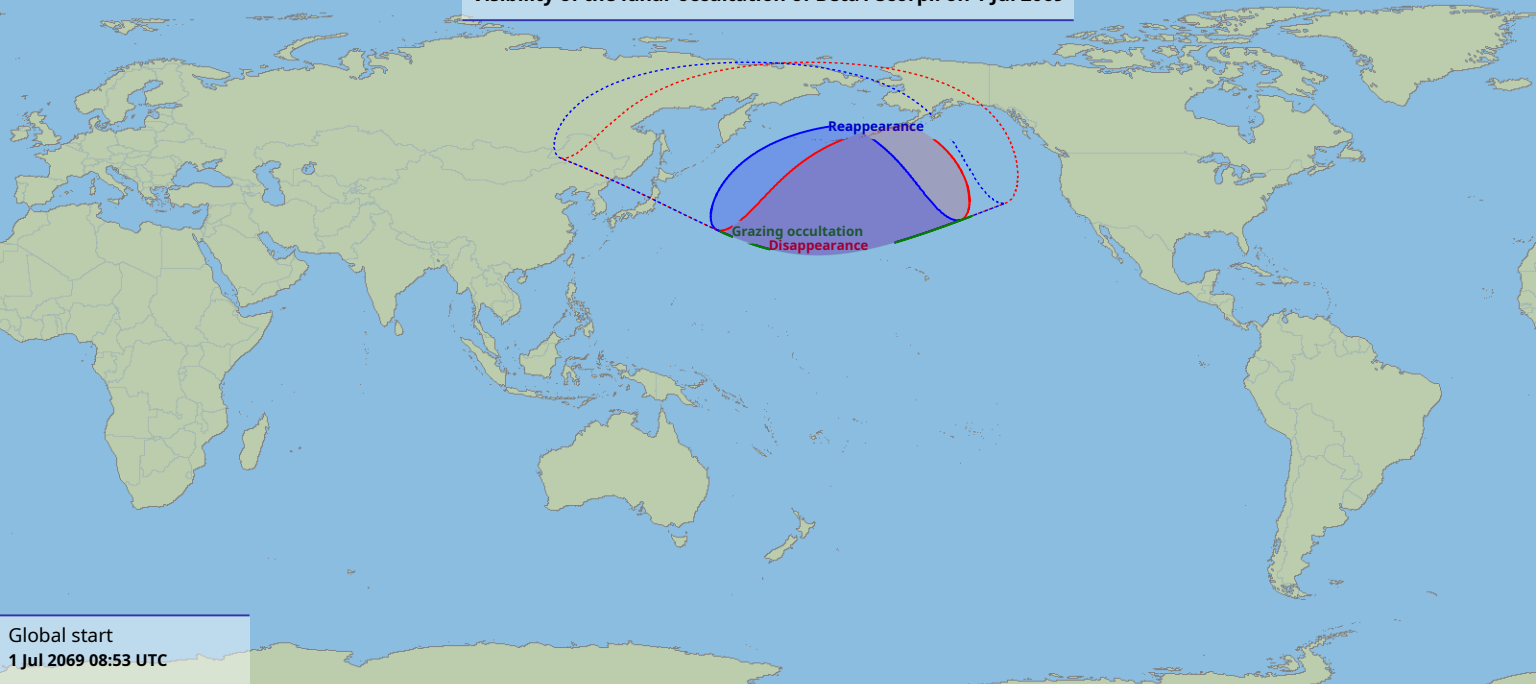

# Visibility of the lunar occultation of Beta1 Scorpii on 1 Jul 2069

Global start  
1 Jul 2069 08:53 UTC

Global end  
1 Jul 2069 11:46 UTC