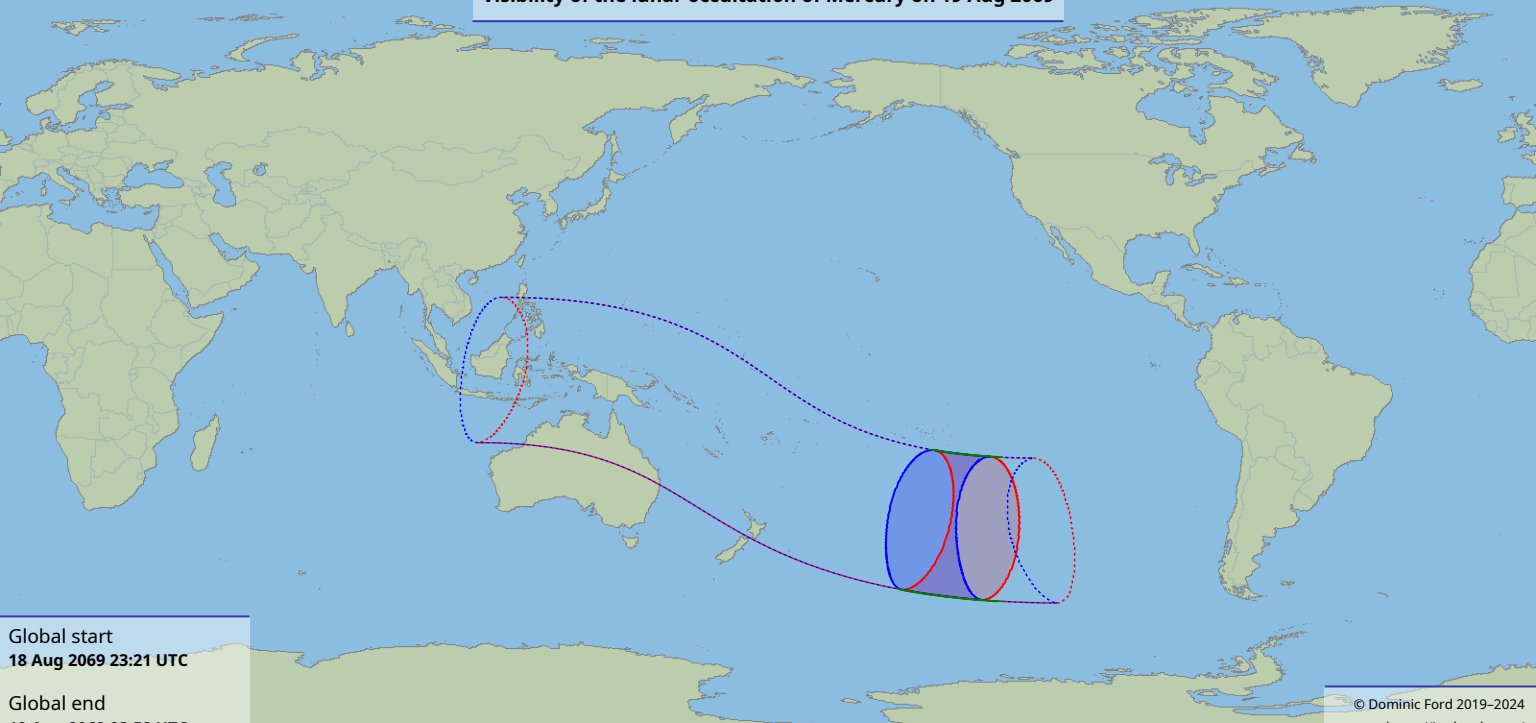

# Visibility of the lunar occultation of Mercury on 19 Aug 2069

Global start  
18 Aug 2069 23:21 UTC

Global end  
19 Aug 2069 03:52 UTC