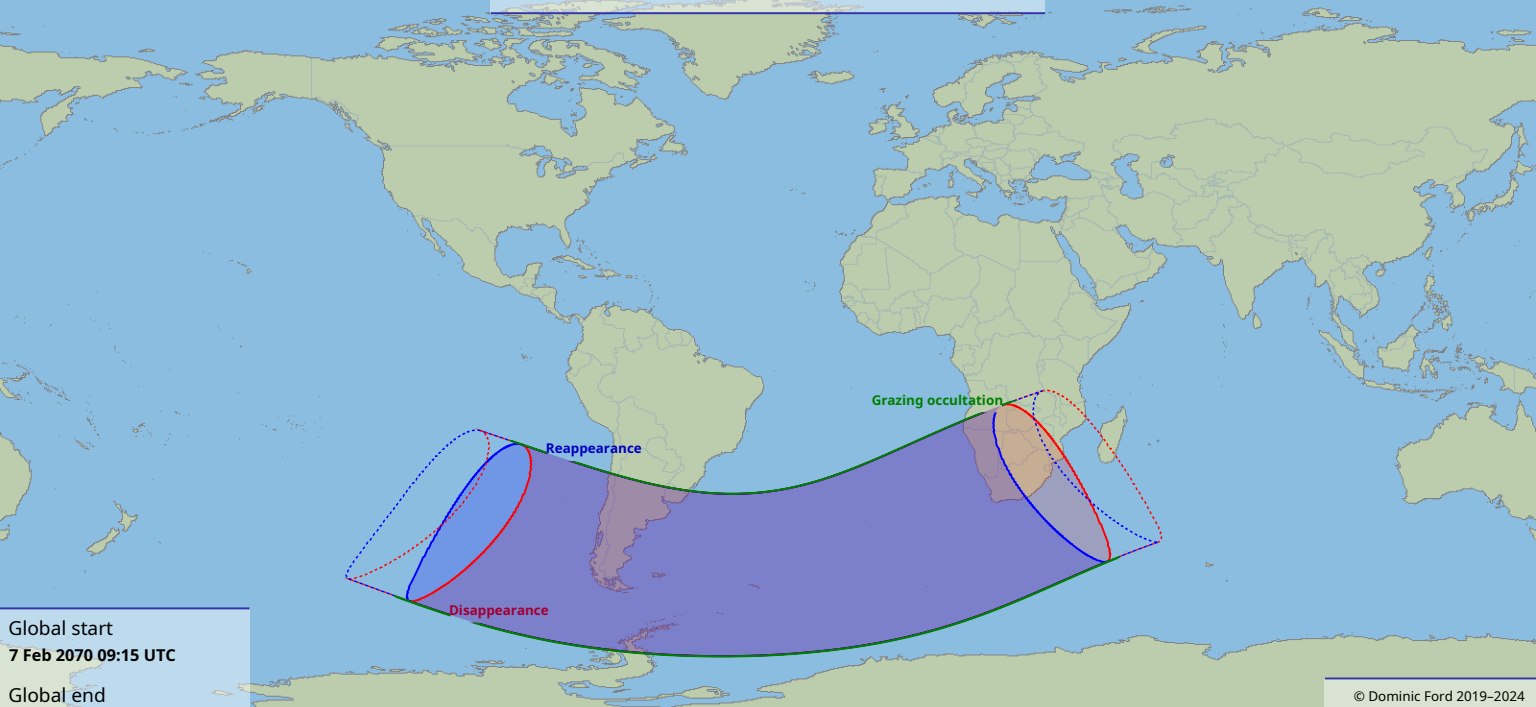

# Visibility of the lunar occultation of Venus on 7 Feb 2070

Global start  
7 Feb 2070 09:15 UTC

Global end  
7 Feb 2070 13:39 UTC