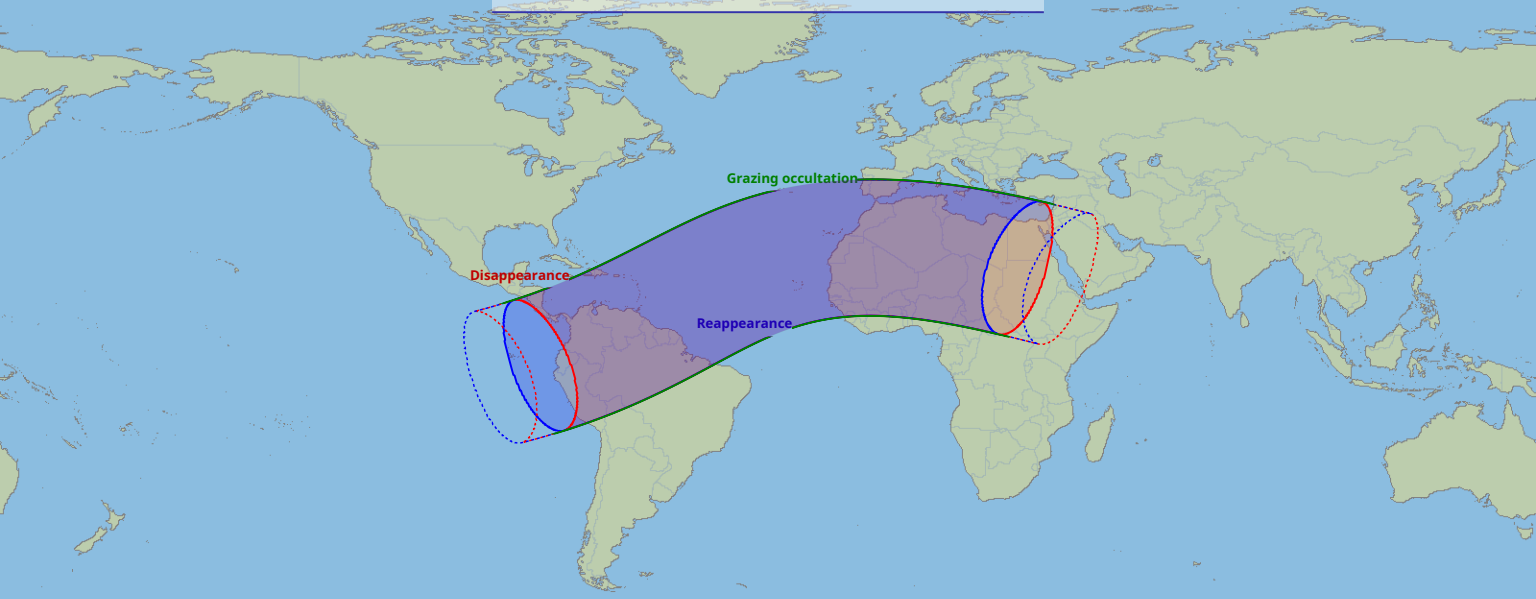

Visibility of the lunar occultation of Venus on 6 Jun 2070

Global start
6 Jun 2070 09:37 UTC

Global end
6 Jun 2070 14:04 UTC