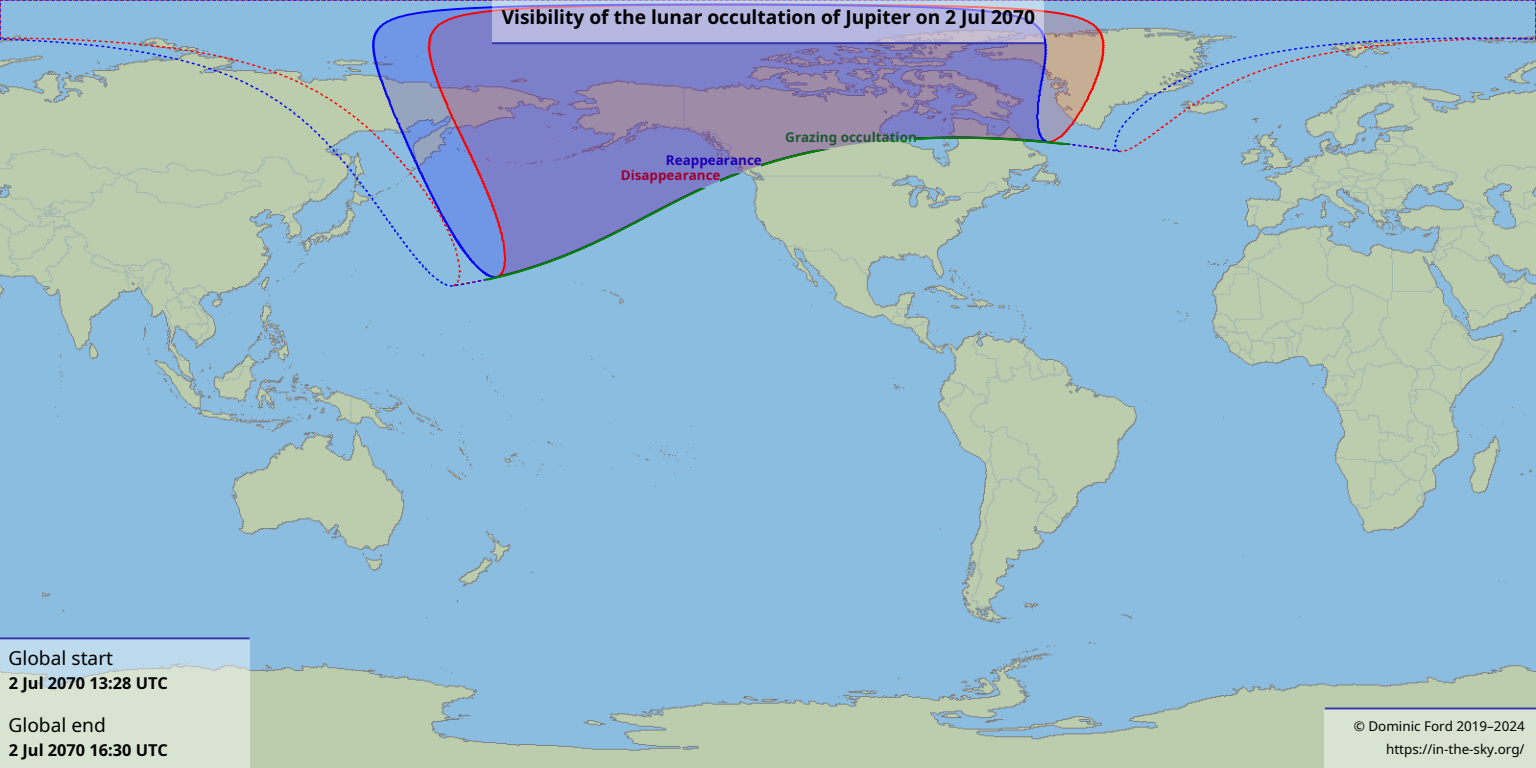

# Visibility of the lunar occultation of Jupiter on 2 Jul 2070

Global start  
2 Jul 2070 13:28 UTC

Global end  
2 Jul 2070 16:30 UTC