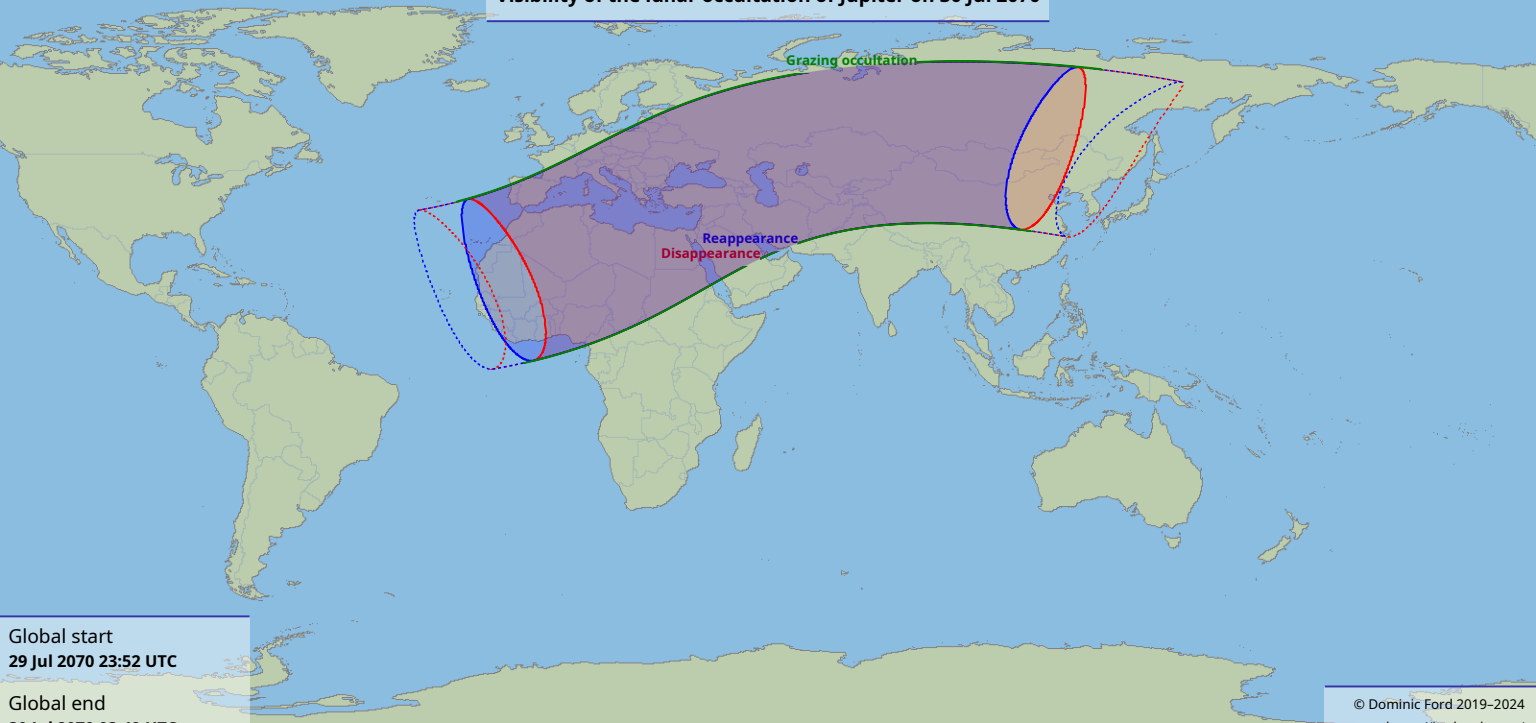

Visibility of the lunar occultation of Jupiter on 30 Jul 2070

Global start
29 Jul 2070 23:52 UTC

Global end
30 Jul 2070 03:49 UTC