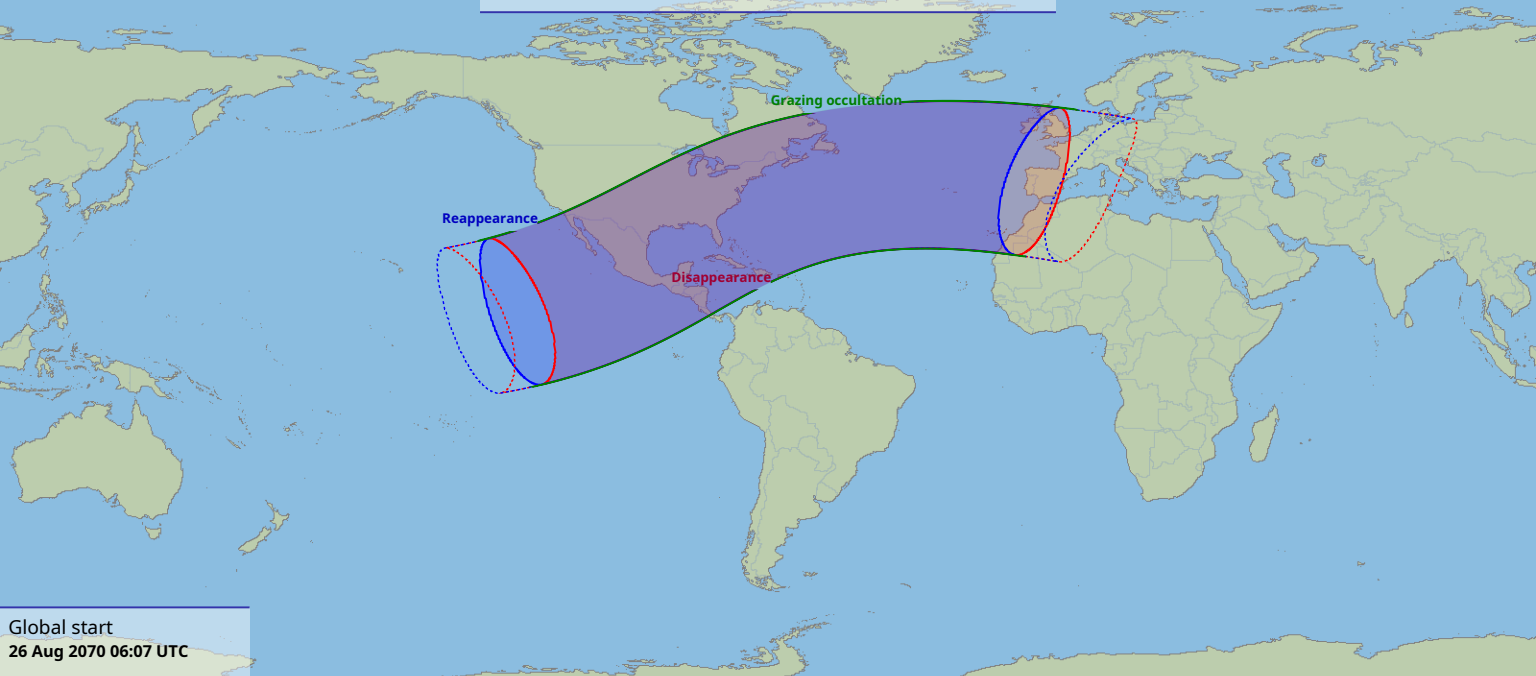

# Visibility of the lunar occultation of Jupiter on 26 Aug 2070

Global start  
26 Aug 2070 06:07 UTC

Global end  
26 Aug 2070 10:12 UTC