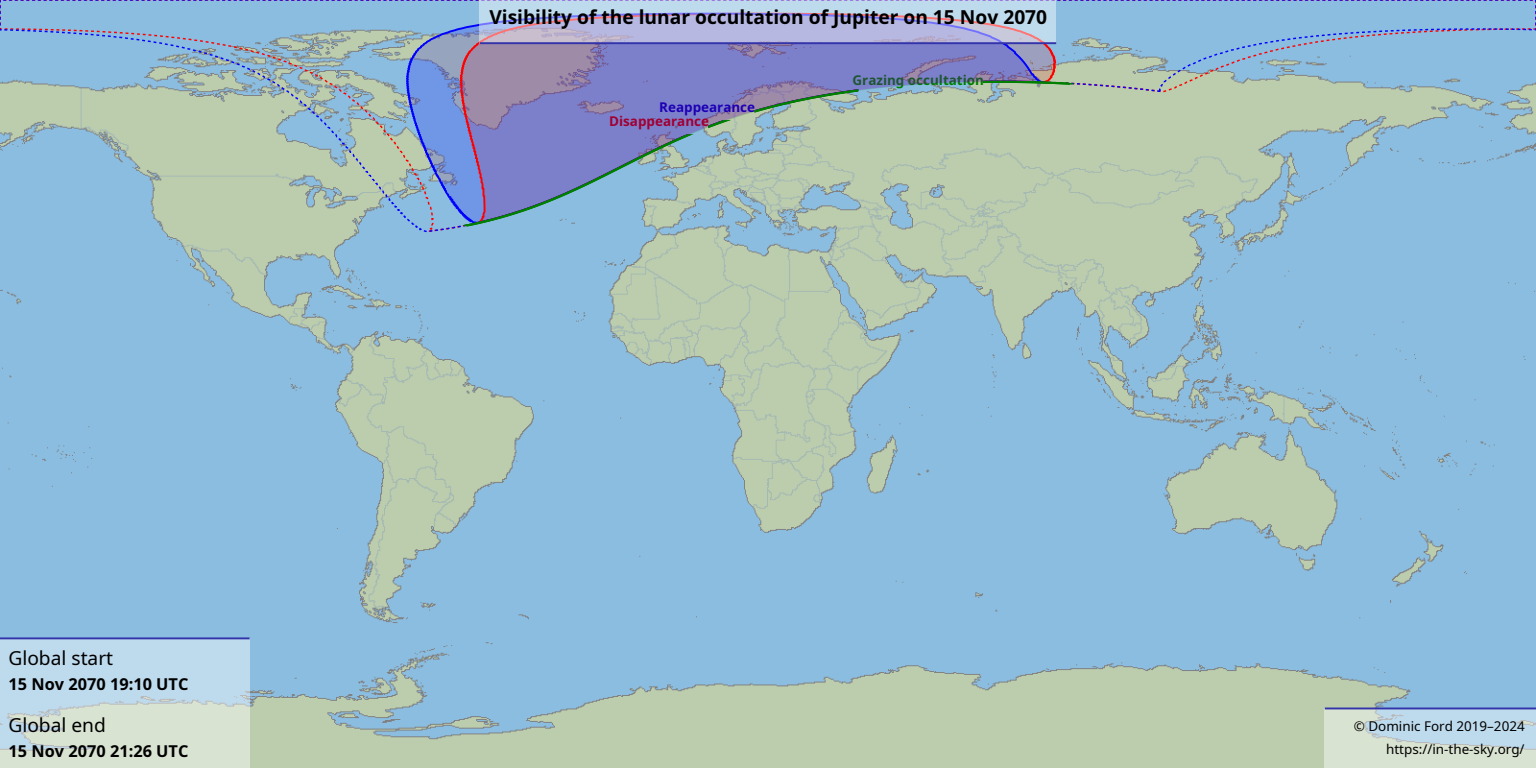

Visibility of the lunar occultation of Jupiter on 15 Nov 2070

Reappearance
Disappearance

Grazing occultation

Global start
15 Nov 2070 19:10 UTC

Global end
15 Nov 2070 21:26 UTC