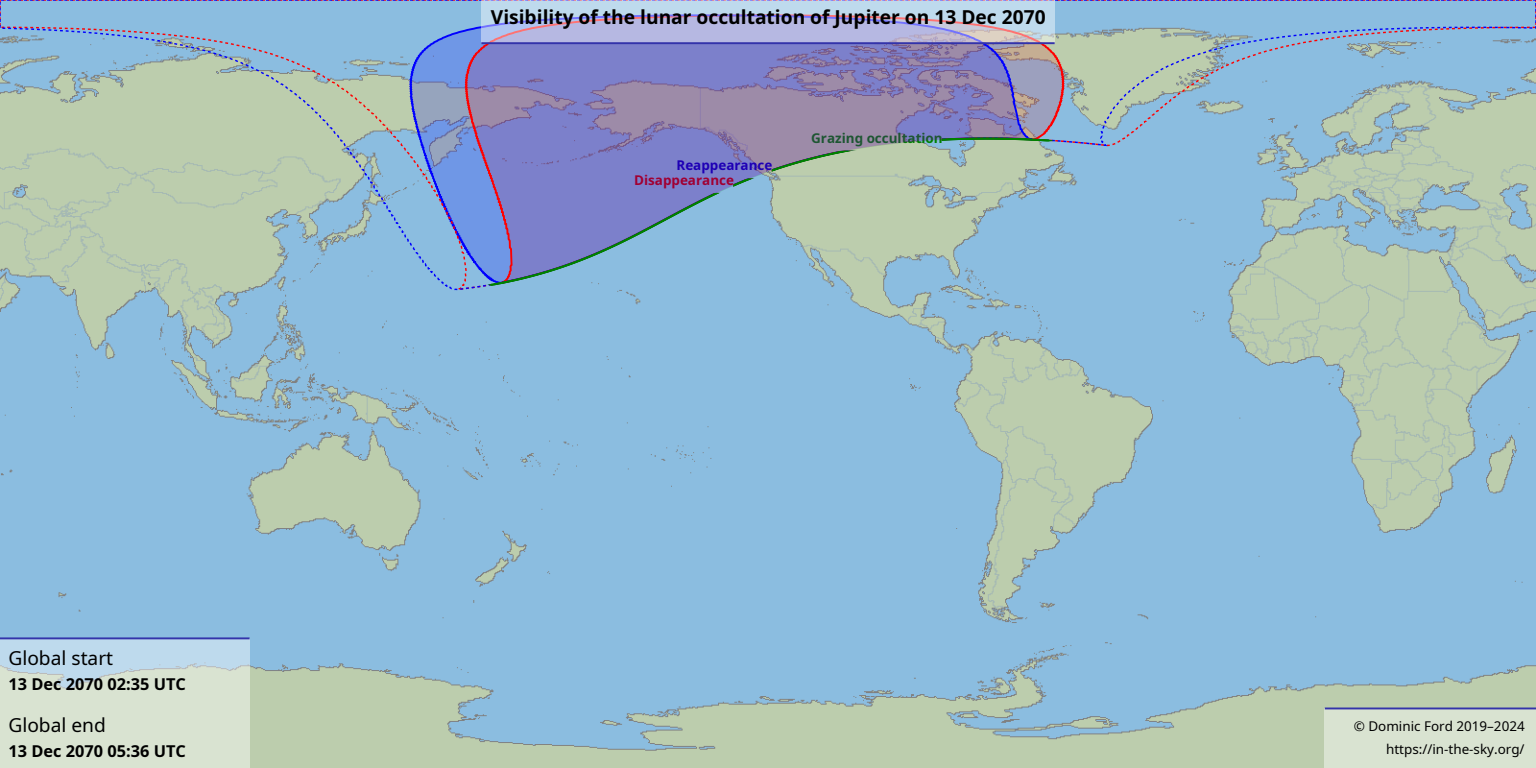

Visibility of the lunar occultation of Jupiter on 13 Dec 2070

Global start
13 Dec 2070 02:35 UTC

Global end
13 Dec 2070 05:36 UTC