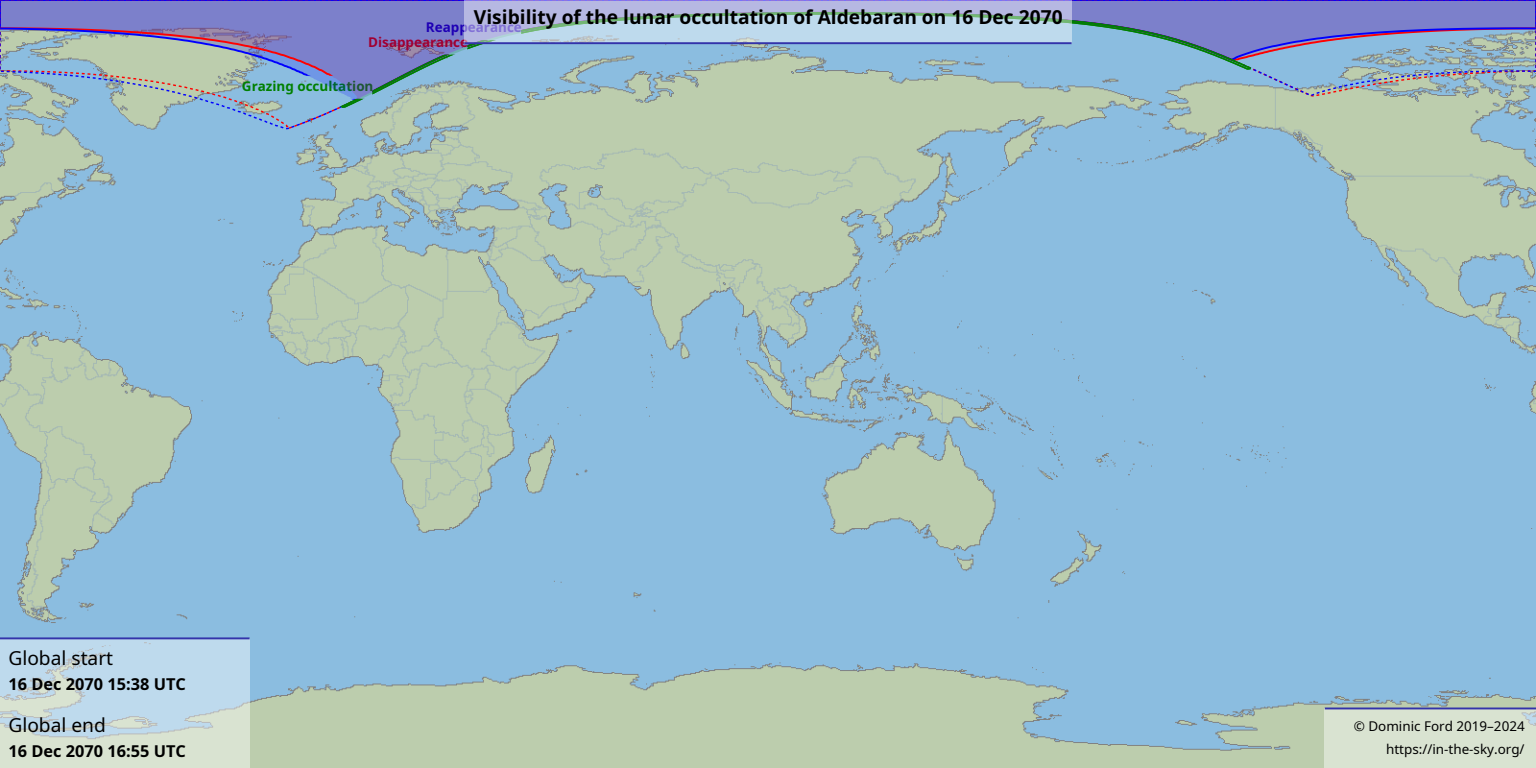

Visibility of the lunar occultation of Aldebaran on 16 Dec 2070

Global start
16 Dec 2070 15:38 UTC

Global end
16 Dec 2070 16:55 UTC