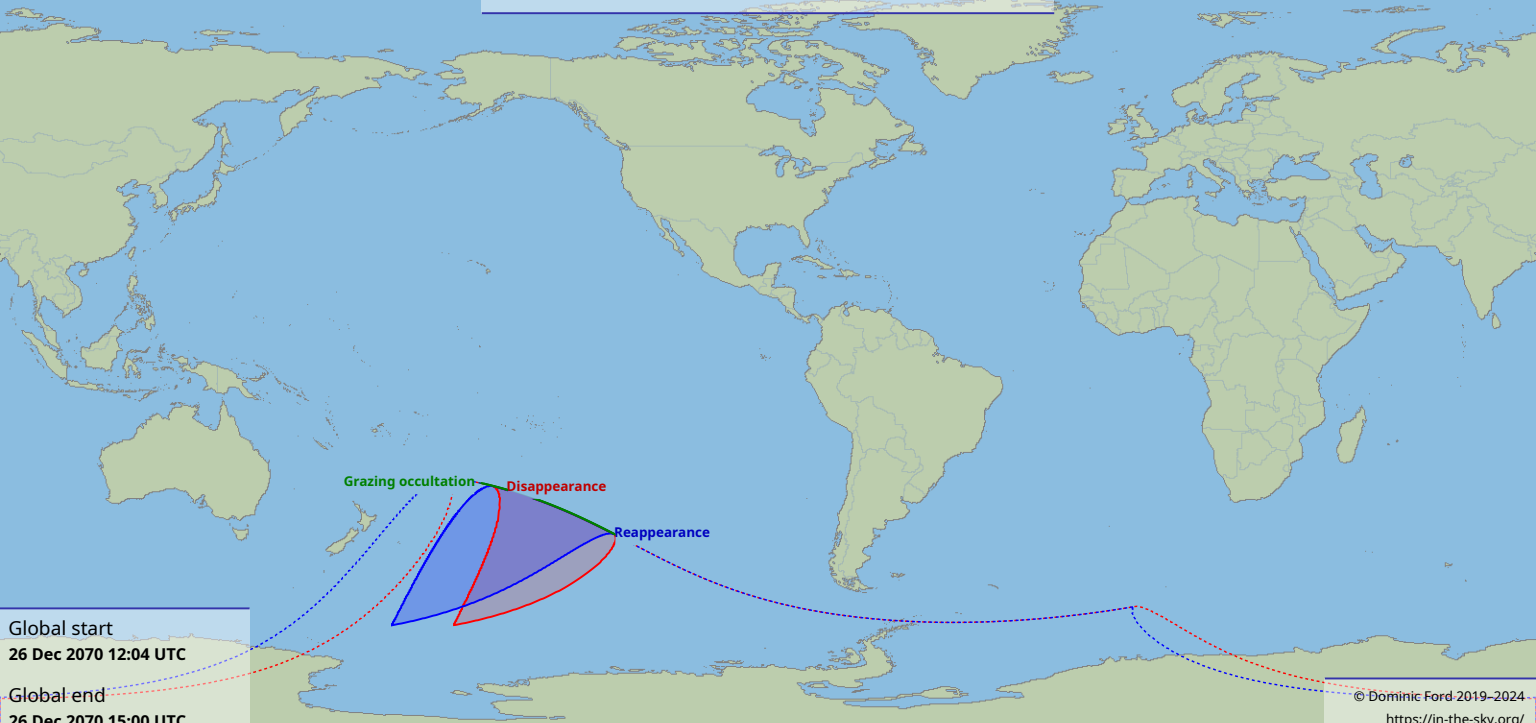

# Visibility of the lunar occultation of Saturn on 26 Dec 2070

Global start  
26 Dec 2070 12:04 UTC

Global end  
26 Dec 2070 15:00 UTC